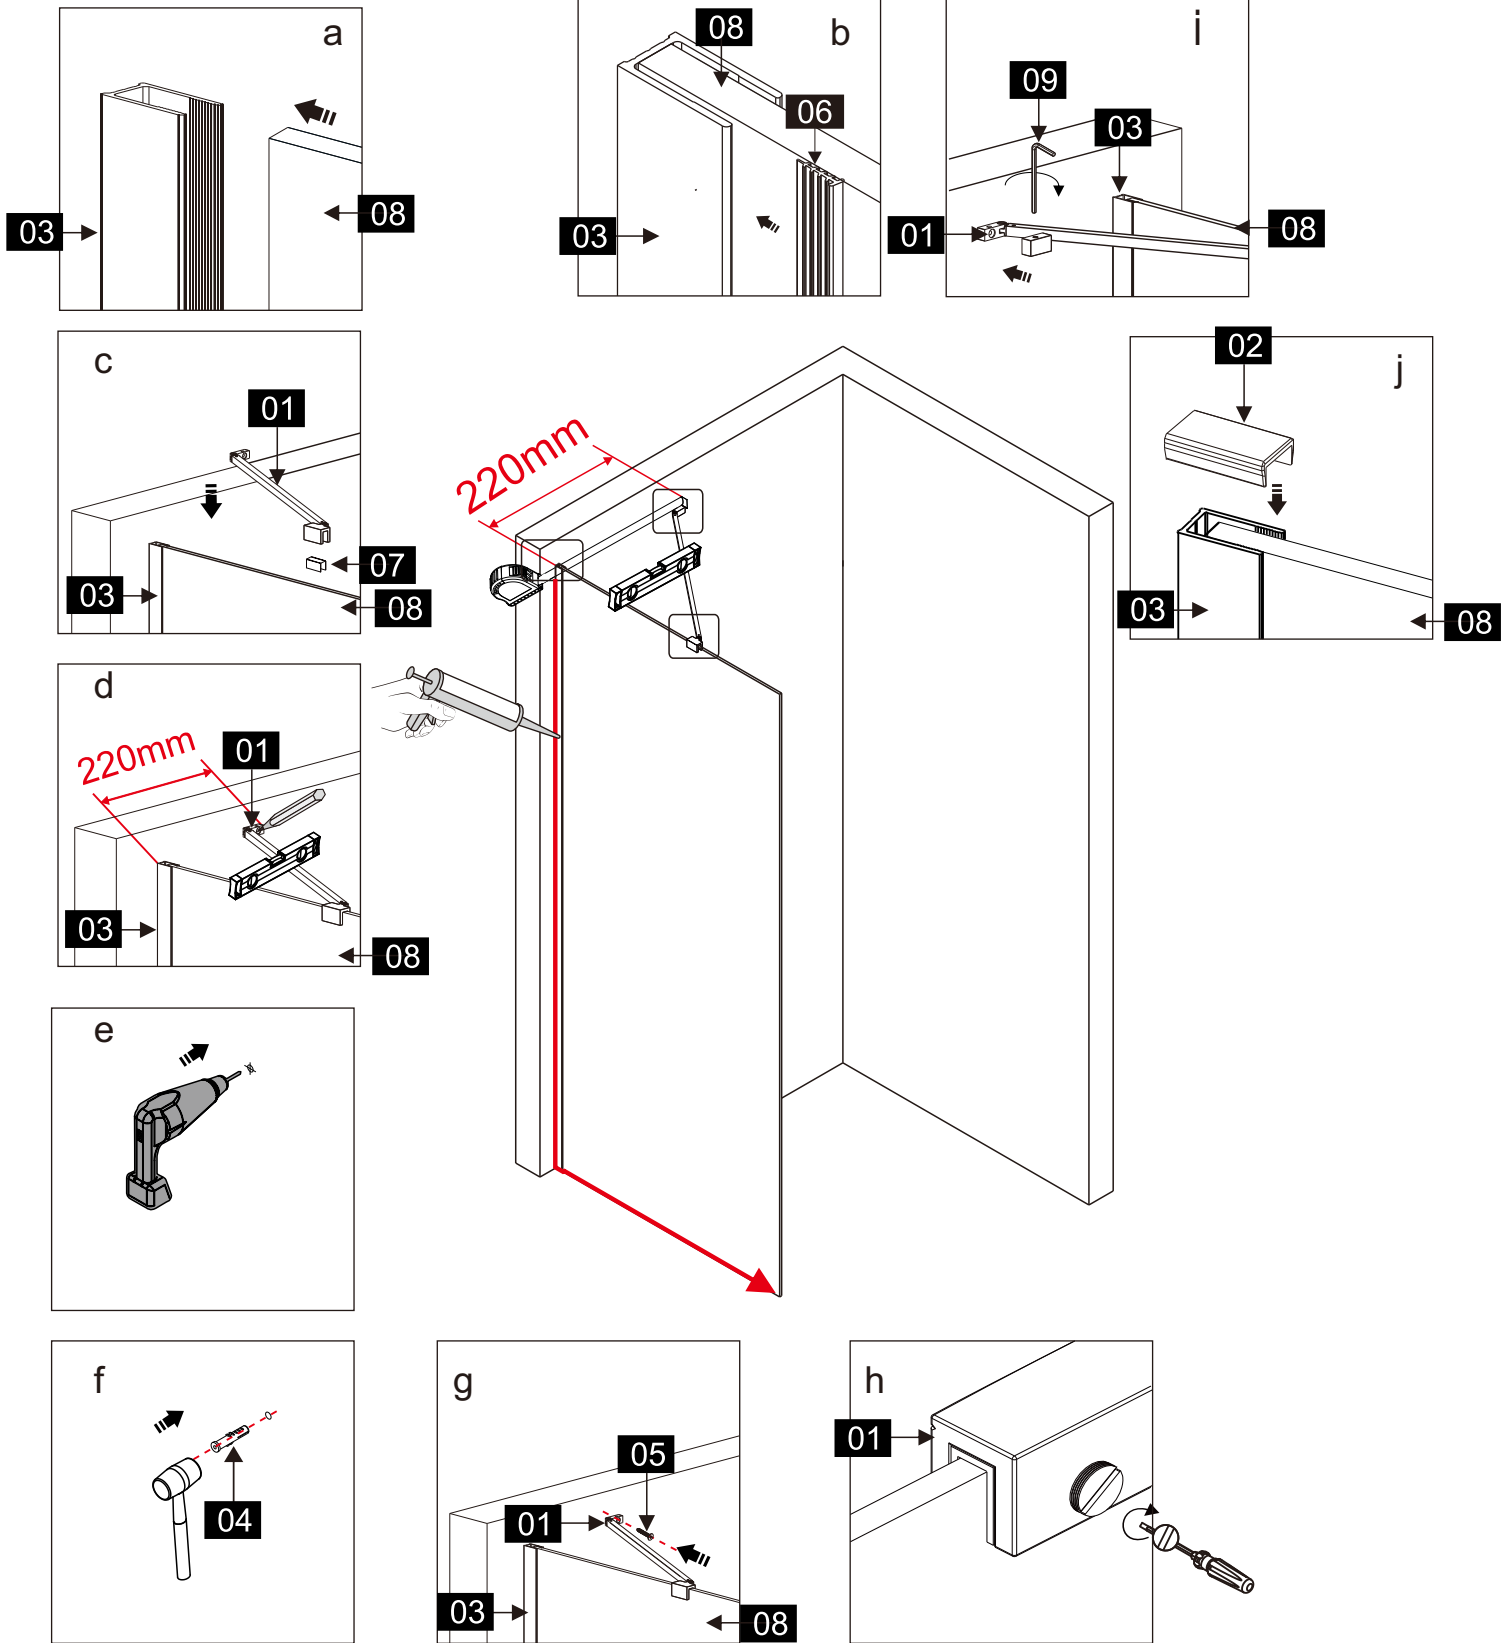

Parts List

Part Number	Image	Size(mm)	Quantity	Remark
01			1	
02			1	
03		1950	1	Aluminum profile
04			5	
05		ST4X40	5	
06		1950	1	Seal
07			1	
08			1	
09		2.0mm	1	
10			4	

You will need

To assemble your product (Tools not provided).

L

R

Parts List

Part Number	Image	Size(mm)	Quantity	Remark
12			1	L Side
13			1	R Side
14			1	

Parts List

Part Number	Image	Size(mm)	Quantity	Remark
15			1	
16			1	Seal

SIZE	A
41052	680~690
41053	740~750
41054	780~790
41055	880~890
41056	980~990
41057	1080~1090
41058	1180~1190
41059	1280~1290
41060	1380~1390

Note:
 In consideration of the influence of walls and tiles, the actual installation size will be smaller than the size declared on the website, but it will not affect the normal usage. The adjustment shall be subject to the manual instructions.