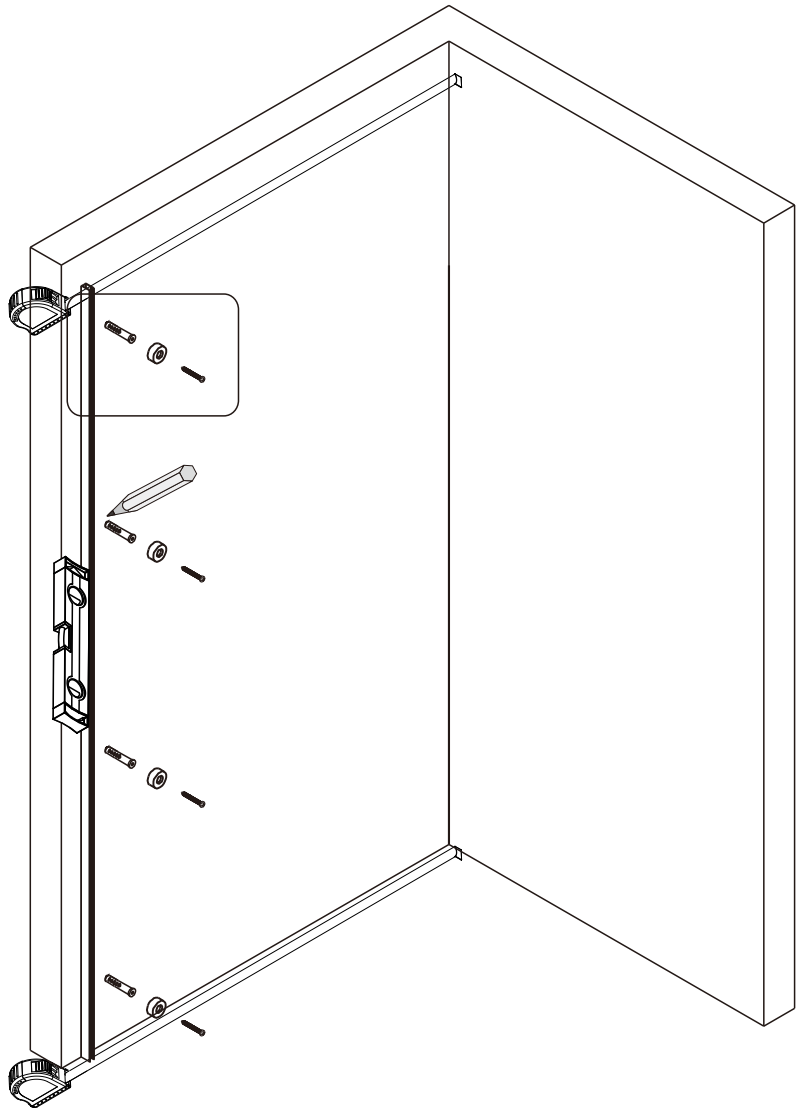

Parts List

Part Number	Image	Size(mm)	Quantity	Remark
01			1	
02			1	
03		1950	1	Aluminum profile
04			5	
05		ST4X40	5	
06		1950	1	Seal
07			1	
08			1	
09		2.0mm	1	
10			4	

You will need

To assemble your product (Tools not provided).

L

R

Parts List

Part Number	Image	Size(mm)	Quantity	Remark
12			1	L Side
13			1	R Side
14			1	

Parts List

Part Number	Image	Size(mm)	Quantity	Remark
15			1	
16			1	Seal

SIZE	A
41052	680~690
41053	740~750
41054	780~790
41055	880~890
41056	980~990
41057	1080~1090
41058	1180~1190
41059	1280~1290
41060	1380~1390

Note:
 In consideration of the influence of walls and tiles, the actual installation size will be smaller than the size declared on the website, but it will not affect the normal usage. The adjustment shall be subject to the manual instructions.