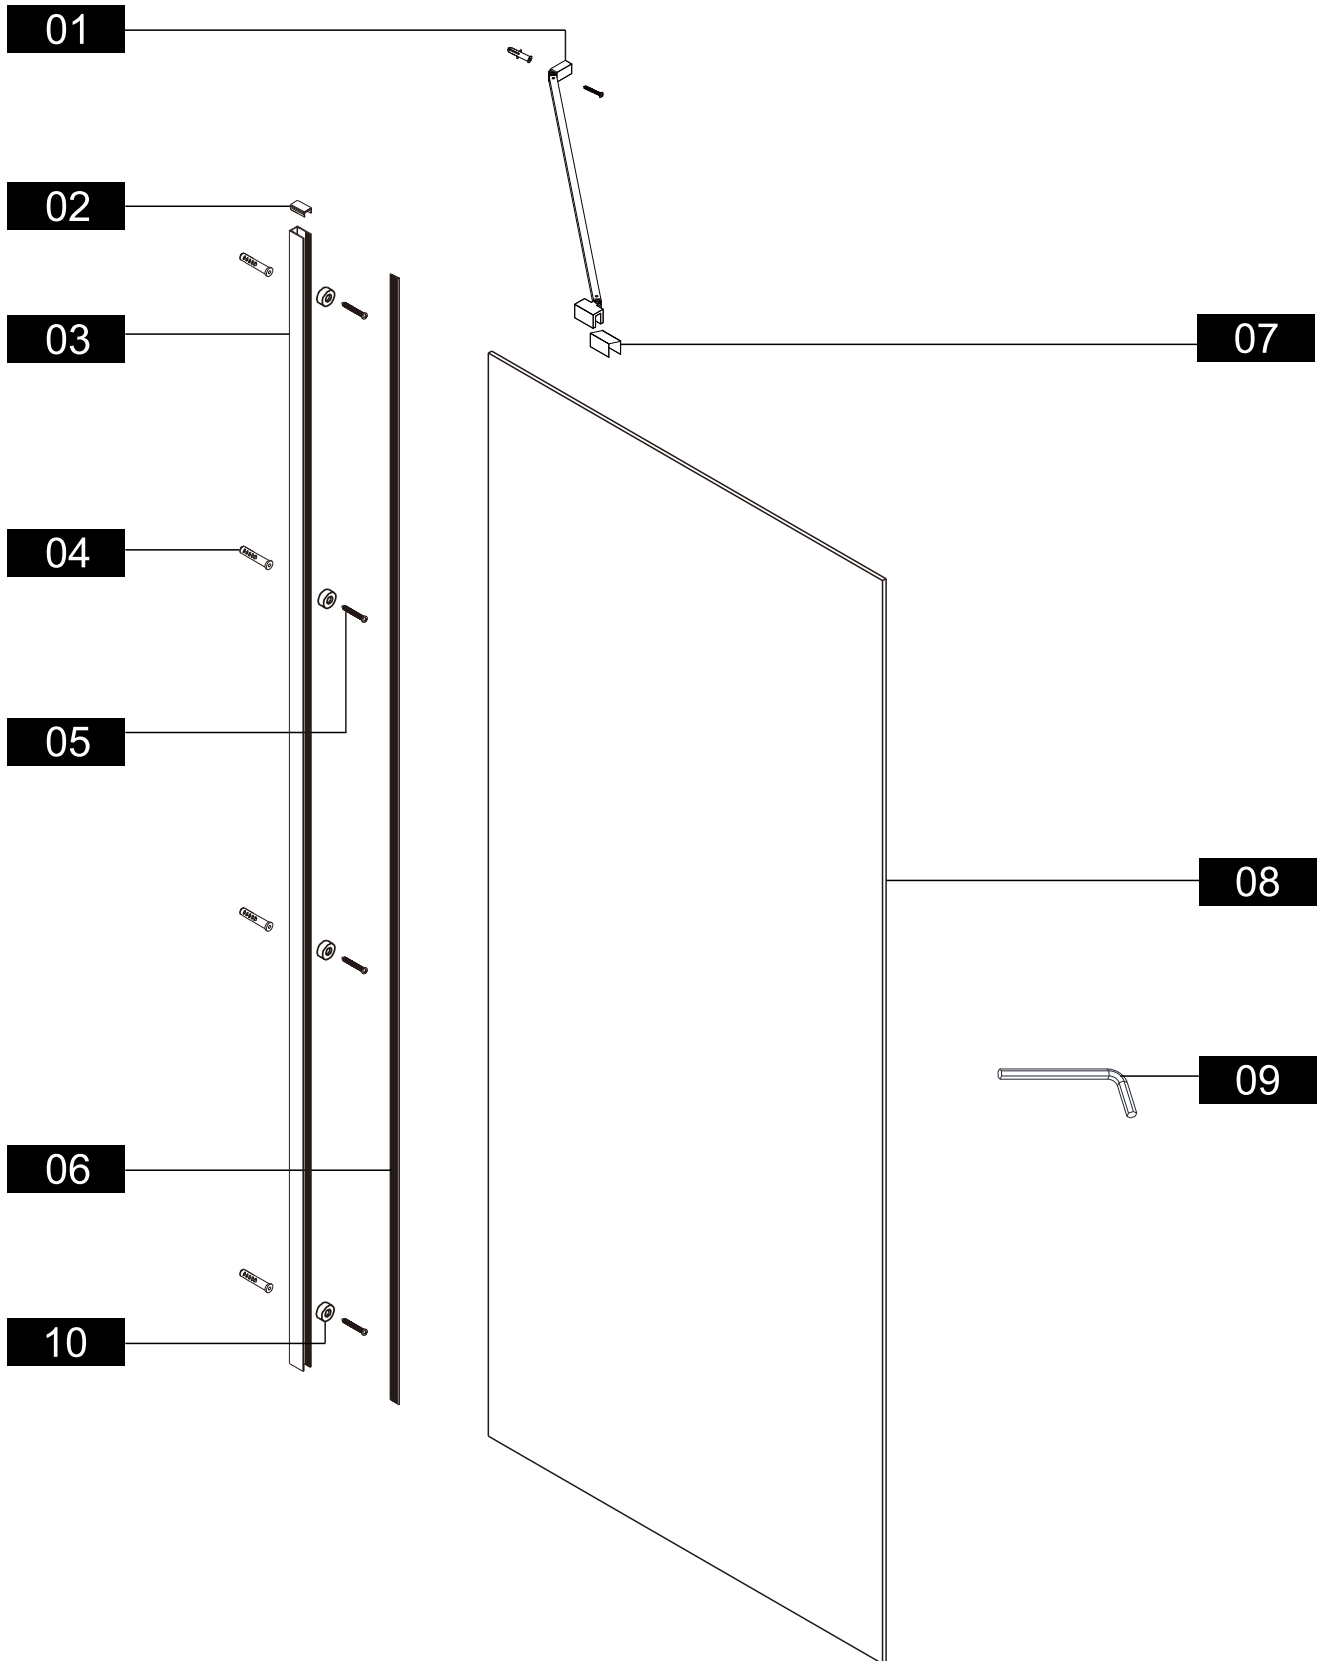

Installation Manual

Apply for following models:

41052/41053/41054/41055
/41056/41057/41058/41059
/41060 /43022/43023/

Please keep this page for your online registration.

No. FIENSEB08V3.0

41052	700
41053	760
41054	800
41055	900
41056	1000
41057	1100
41058	1200
41059	1300
41060	1400

41052	700
41053	760
41054	800
41055	900
41056	1000
41057	1100
41058	1200
41059	1300
41060	1400

+

41052	700
41053	760
41054	800
41055	900
41056	1000
41057	1100
41058	1200
41059	1300
41060	1400

Attention: Before installation, please check whether the number and type of accessories are correct, and then install them. If there is any problem, please inform us as soon as possible. Thank you!

Parts List

Part Number	Image	Size(mm)	Quantity	Remark
01			1	
02			1	
03		1950	1	Aluminum profile
04			5	
05		ST4X40	5	
06		1950	1	Seal
07			1	
08			1	
09		2.0mm	1	
10			4	

You will need

To assemble your product (Tools not provided).

L

R

Parts List

Part Number	Image	Size(mm)	Quantity	Remark
12			1	L Side
13			1	R Side
14			1	

Parts List

Part Number	Image	Size(mm)	Quantity	Remark
15			1	
16			1	Seal

SIZE	A
41052	680~690
41053	740~750
41054	780~790
41055	880~890
41056	980~990
41057	1080~1090
41058	1180~1190
41059	1280~1290
41060	1380~1390