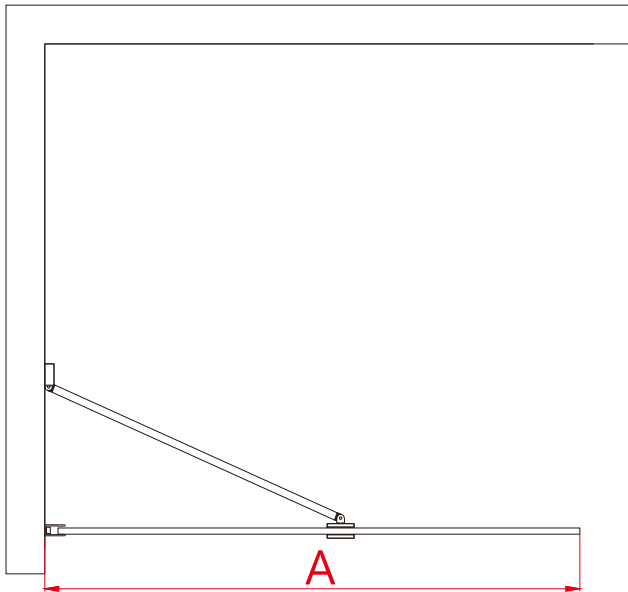

Parts List

Part Number	Image	Size(mm)	Quantity	Remark
01			1	
02			1	
03		1950	1	Aluminum profile
04			5	
05		ST4X40	5	
06		1950	1	Seal
07			1	
08			1	
09		2.0mm	1	
10			4	

You will need

To assemble your product (Tools not provided).

L

R

Parts List

Part Number	Image	Size(mm)	Quantity	Remark
12			1	L Side
13			1	R Side
14			1	

Parts List

Part Number	Image	Size(mm)	Quantity	Remark
15			1	
16			1	Seal

SIZE	A
41052	680~690
41053	740~750
41054	780~790
41055	880~890
41056	980~990
41057	1080~1090
41058	1180~1190
41059	1280~1290
41060	1380~1390

Note:
 In consideration of the influence of walls and tiles, the actual installation size will be smaller than the size declared on the website, but it will not affect the normal usage. The adjustment shall be subject to the manual instructions.