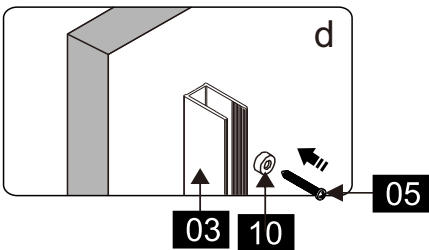

Parts List

Part Number	Image	Size(mm)	Quantity	Remark
01			1	
02			1	
03		1950	1	Aluminum profile
04			5	
05		ST4X40	5	
06		1950	1	Seal
07			1	
08			1	
09		2.0mm	1	
10			4	

You will need

To assemble your product (Tools not provided).

L

R

Parts List

Part Number	Image	Size(mm)	Quantity	Remark
12			1	L Side
13			1	R Side
14			1	

Parts List

Part Number	Image	Size(mm)	Quantity	Remark
15			1	
16			1	Seal

SIZE	A
41052	680~690
41053	740~750
41054	780~790
41055	880~890
41056	980~990
41057	1080~1090
41058	1180~1190
41059	1280~1290
41060	1380~1390

Note:
 In consideration of the influence of walls and tiles, the actual installation size will be smaller than the size declared on the website, but it will not affect the normal usage. The adjustment shall be subject to the manual instructions.