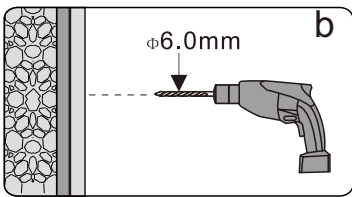

Parts List

Part Number	Image	Size(mm)	Quantity	Remark
01			1	
02			1	
03		1950	1	Aluminum profile
04			5	
05		ST4X40	5	
06		1950	1	Seal
07			1	
08			1	
09		2.0mm	1	
10			4	

You will need

To assemble your product (Tools not provided).

L

R

Parts List

Part Number	Image	Size(mm)	Quantity	Remark
12			1	L Side
13			1	R Side
14			1	

Parts List

Part Number	Image	Size(mm)	Quantity	Remark
15			1	
16			1	Seal

SIZE	A
41052	680~690
41053	740~750
41054	780~790
41055	880~890
41056	980~990
41057	1080~1090
41058	1180~1190
41059	1280~1290
41060	1380~1390

Note:
 In consideration of the influence of walls and tiles, the actual installation size will be smaller than the size declared on the website, but it will not affect the normal usage. The adjustment shall be subject to the manual instructions.