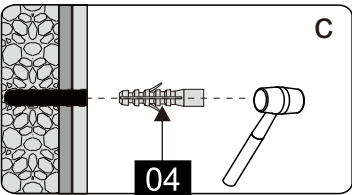

Parts List

Part Number	Image	Size(mm)	Quantity	Remark
01			1	
02			1	
03		1950	1	Aluminum profile
04			5	
05		ST4X40	5	
06		1950	1	Seal
07			1	
08			1	
09		2.0mm	1	
10			4	

You will need

To assemble your product (Tools not provided).

L

R

Parts List

Part Number	Image	Size(mm)	Quantity	Remark
12			1	L Side
13			1	R Side
14			1	

Parts List

Part Number	Image	Size(mm)	Quantity	Remark
15			1	
16			1	Seal

SIZE	A
41052	680~690
41053	740~750
41054	780~790
41055	880~890
41056	980~990
41057	1080~1090
41058	1180~1190
41059	1280~1290
41060	1380~1390

Note:
 In consideration of the influence of walls and tiles, the actual installation size will be smaller than the size declared on the website, but it will not affect the normal usage. The adjustment shall be subject to the manual instructions.