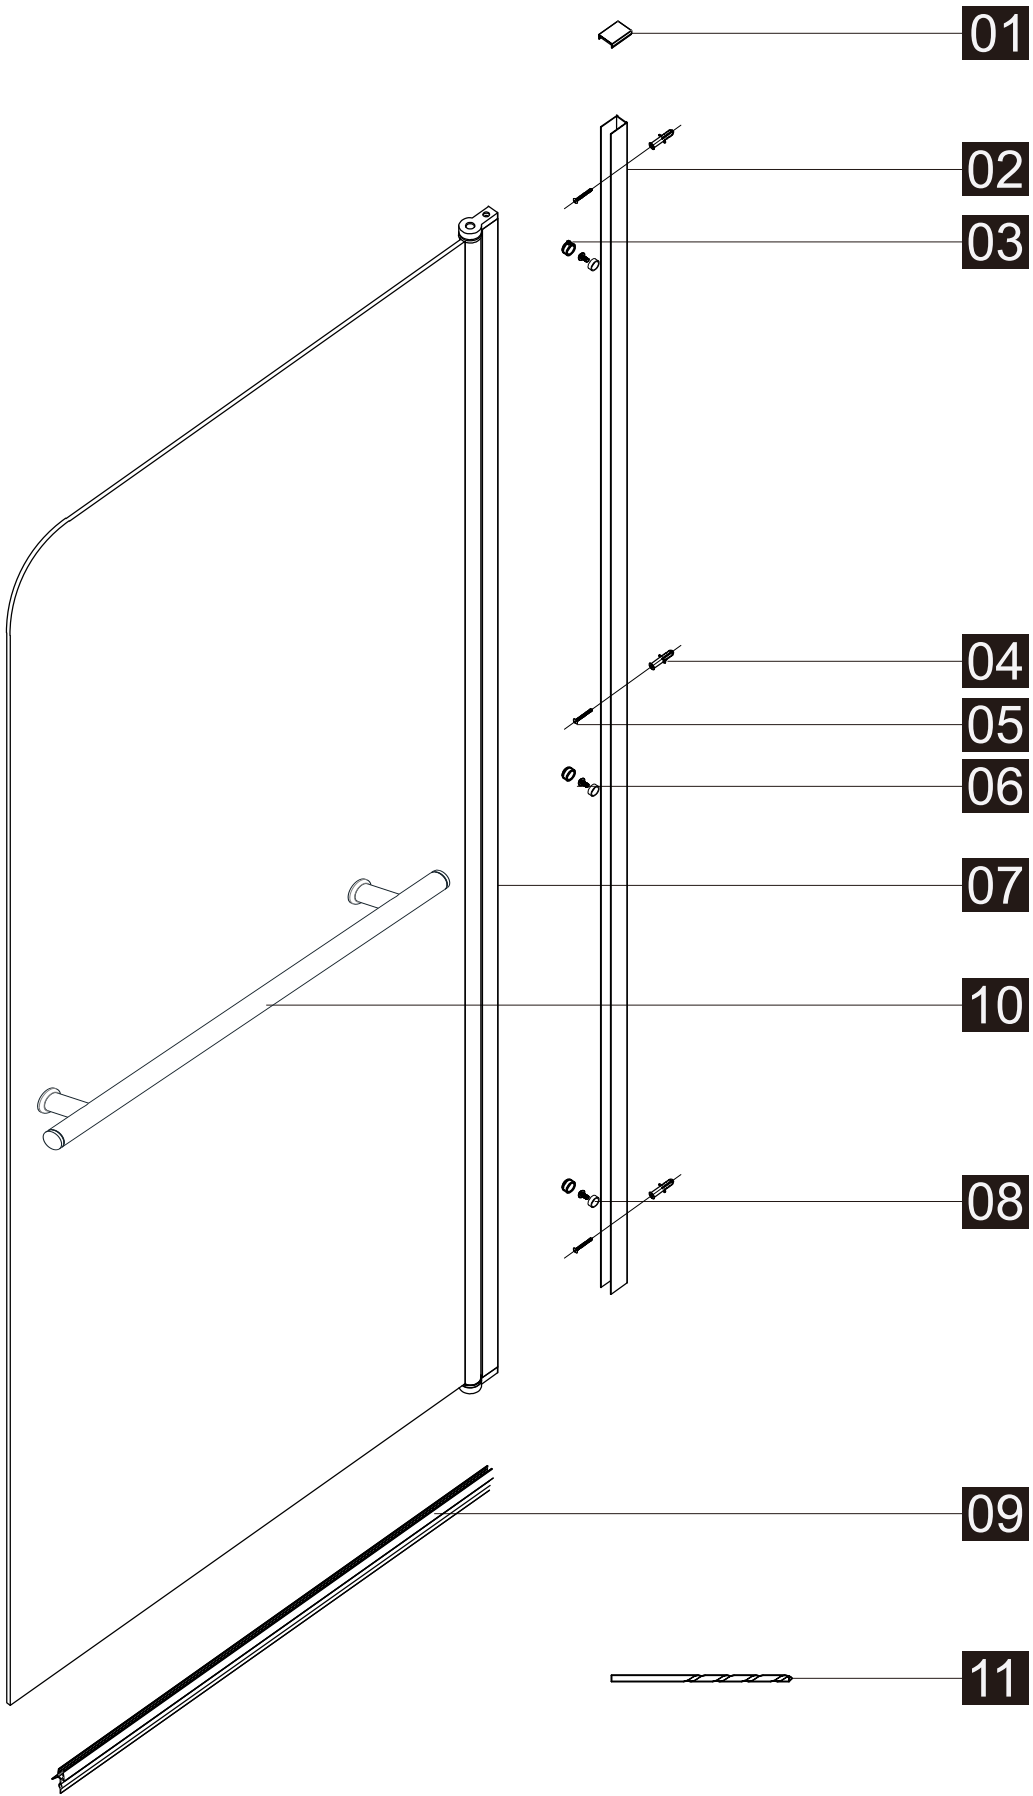

R

55061	800
55068	800
55071	800
55072	1000

L

R

Attention: Before installation, please check whether the number and type of accessories are correct, and then install them. If there is any problem, please inform us as soon as possible. Thank you!

Parts List

Part Number	Image	Size(mm)	Quantity	Remark
01			1	
02			1	Aluminum profile
03			3	
04			3	
05		ST4X35	3	
06		ST4X10	3	
07			1	
08			3	
09			1	Seal
10			1	
11		∅2.8mm	1	

You will need

To assemble your product (Tools not provided).

SIZE	A
55061	785-800
55068	785-800
55071	785-800
55072	985-1000

Note:
 In consideration of the influence of walls and tiles, the actual installation size will be smaller than the size declared on the website, but it will not affect the normal usage. The adjustment shall be subject to the manual instructions.

02

03

04