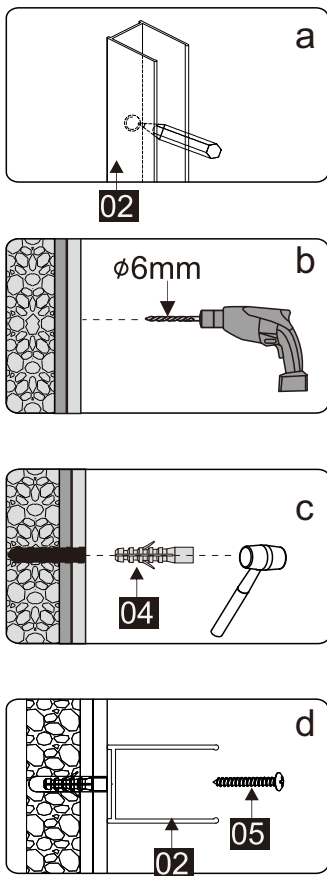

Parts List

Part Number	Image	Size(mm)	Quantity	Remark
01			1	
02			1	Aluminum profile
03			3	
04			3	
05		ST4X35	3	
06		ST4X10	3	
07			1	
08			3	
09			1	Seal
10			1	
11		∅2.8mm	1	

You will need

To assemble your product (Tools not provided).

SIZE	A
55061	785-800
55068	785-800
55071	785-800
55072	985-1000

Note:
 In consideration of the influence of walls and tiles, the actual installation size will be smaller than the size declared on the website, but it will not affect the normal usage. The adjustment shall be subject to the manual instructions.

02

03

04