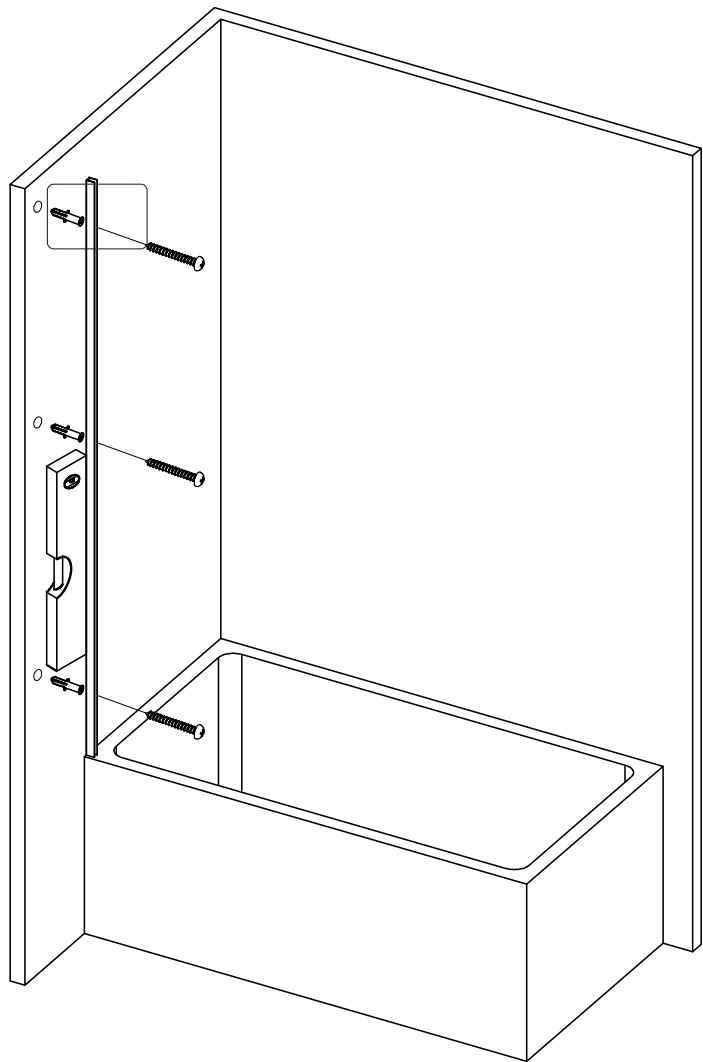

Parts List

Part Number	Image	Size(mm)	Quantity	Remark
01			1	
02			1	Aluminum profile
03			3	
04			3	
05		ST4X35	3	
06		ST4X10	3	
07			1	
08			3	
09			1	Seal
10			1	
11		∅2.8mm	1	

You will need

To assemble your product (Tools not provided).

SIZE	A
55061	785-800
55068	785-800
55071	785-800
55072	985-1000

Note:
 In consideration of the influence of walls and tiles, the actual installation size will be smaller than the size declared on the website, but it will not affect the normal usage. The adjustment shall be subject to the manual instructions.