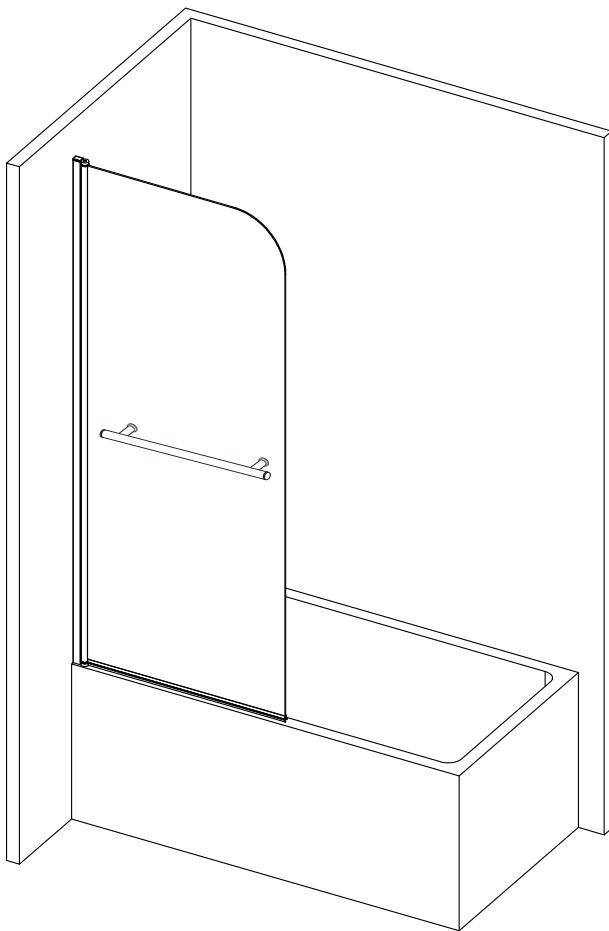

L

R

55061	800
55068	800
55071	800
55072	1000