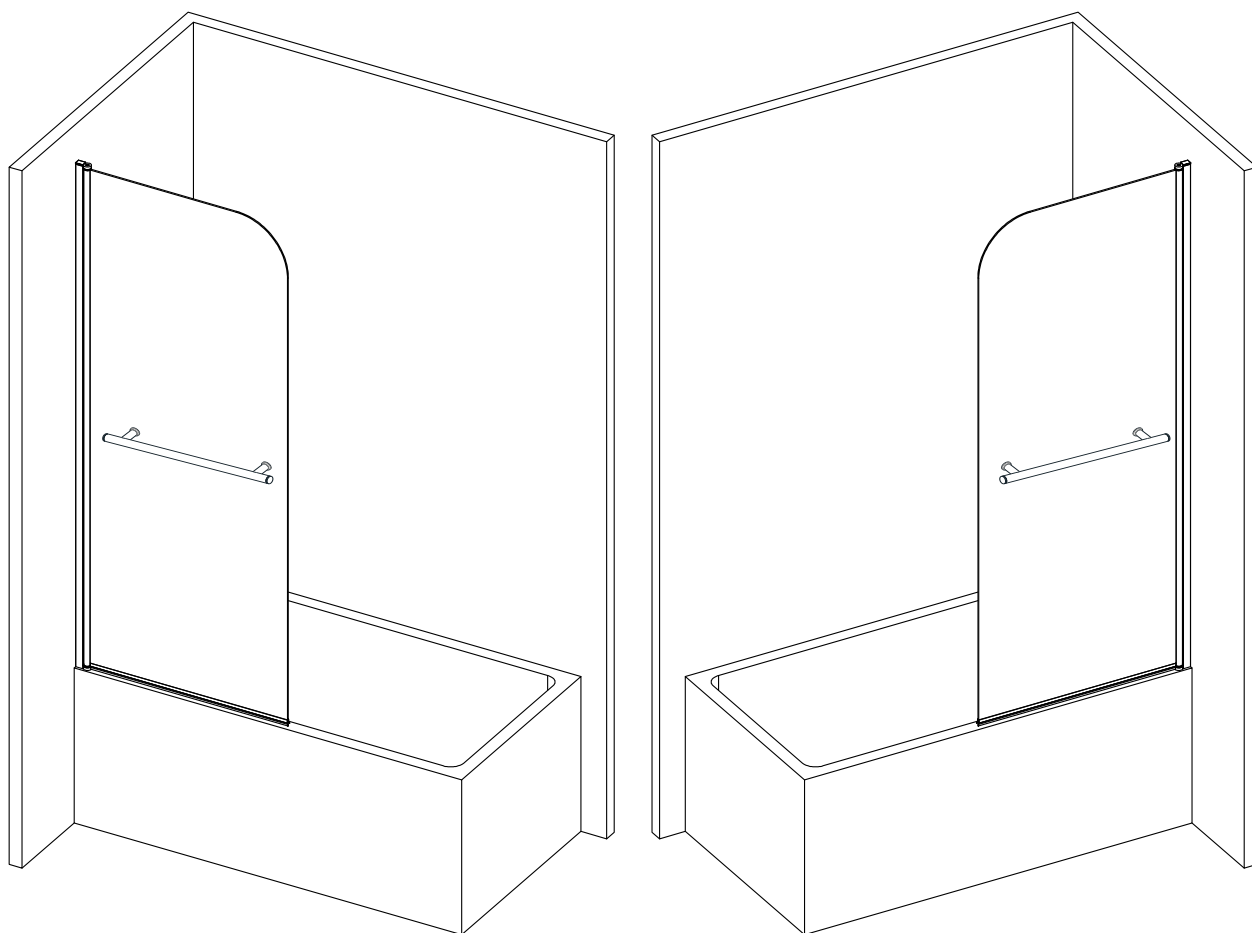

Installation Manual

L

R

Apply for following models:

55061/55068/55071/55072

Please keep this page for your online registration.

No. FIENSEB21V3.0