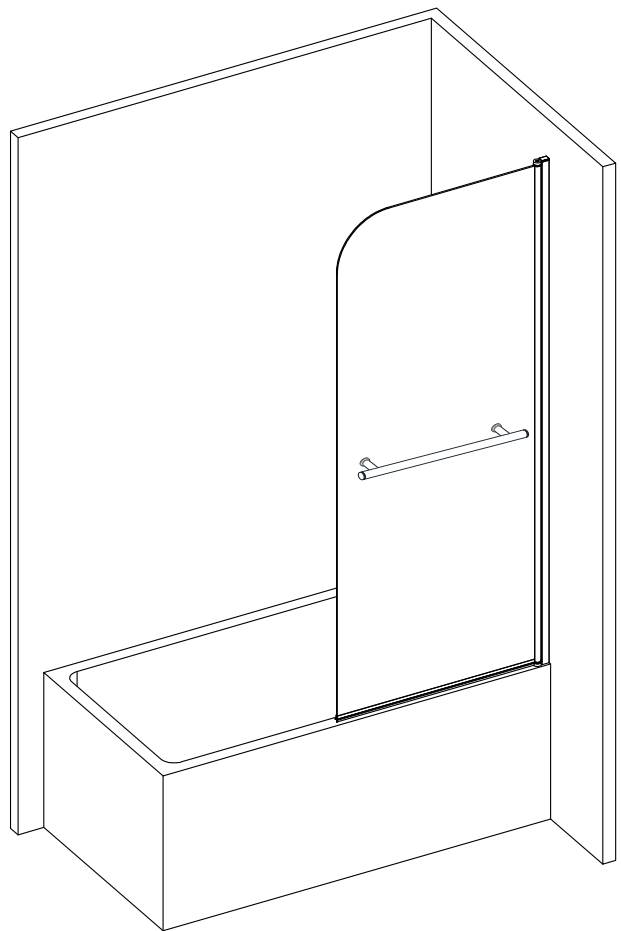

R

55061	800
55068	800
55071	800
55072	1000