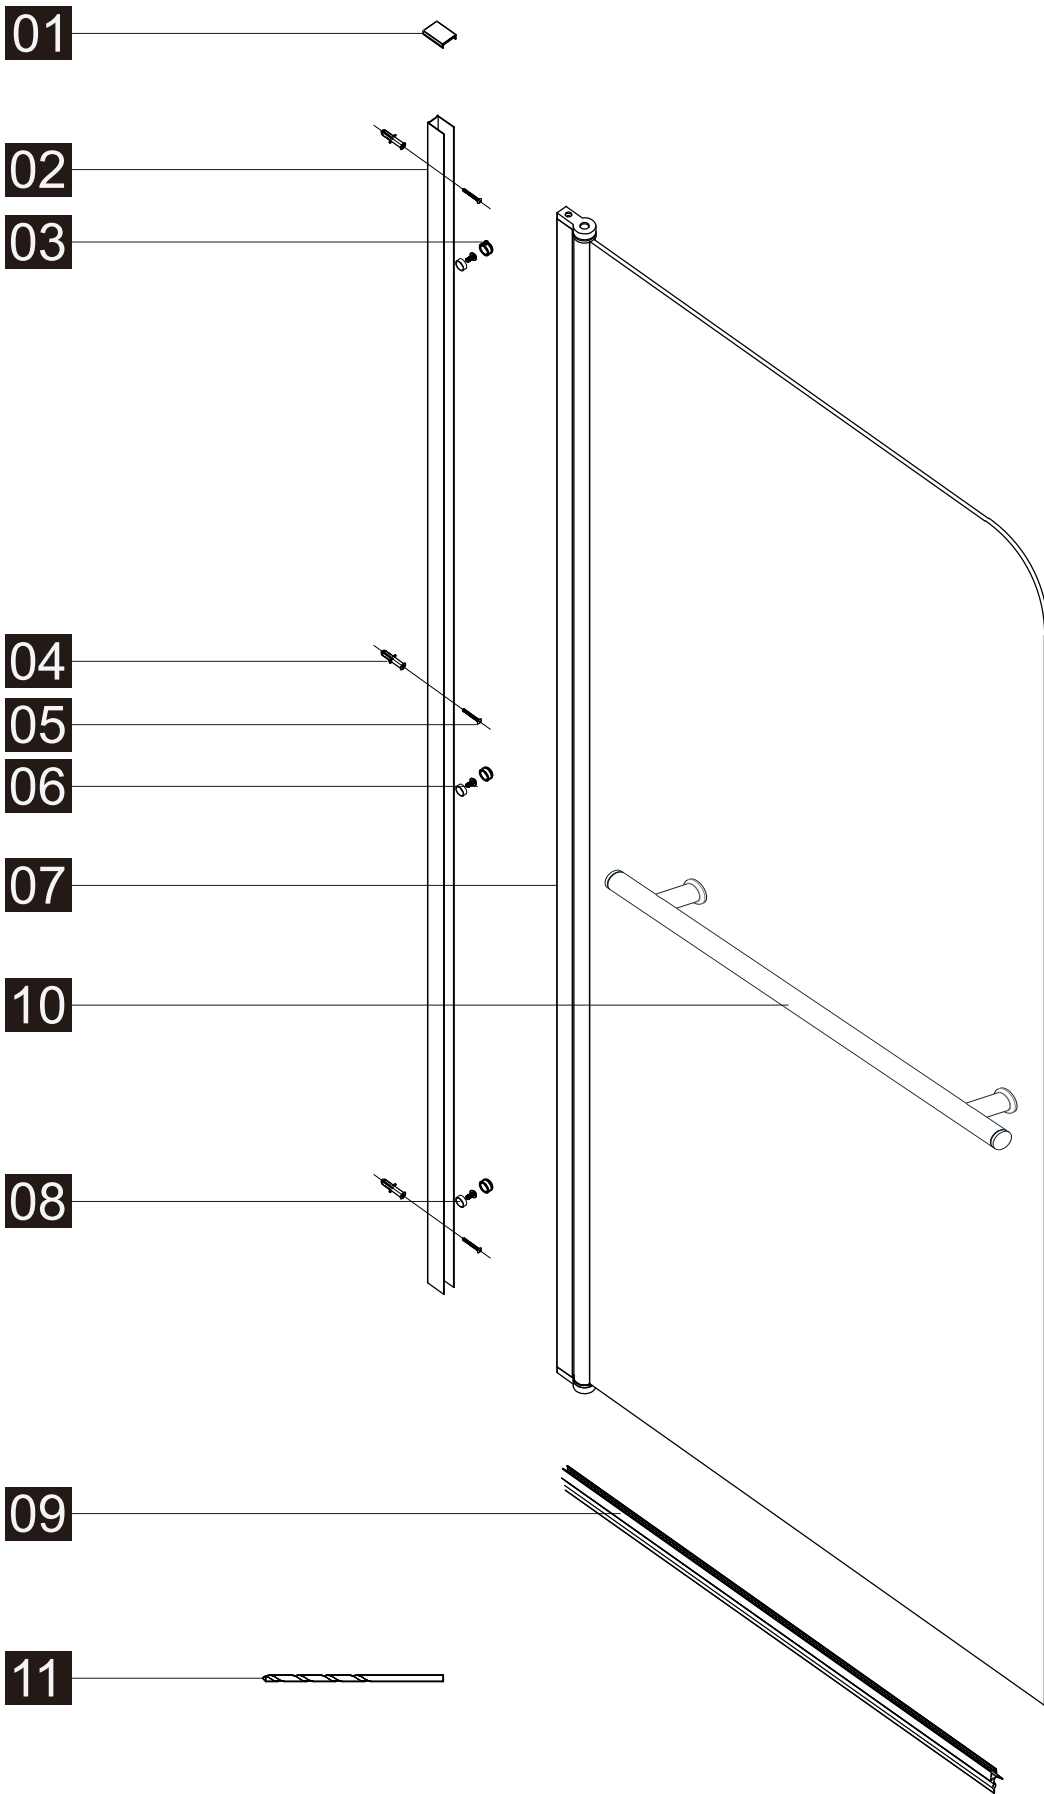

R

55061	800
55068	800
55071	800
55072	1000

L

R

Attention: Before installation, please check whether the number and type of accessories are correct, and then install them. If there is any problem, please inform us as soon as possible. Thank you!

Parts List

Part Number	Image	Size(mm)	Quantity	Remark
01			1	
02			1	Aluminum profile
03			3	
04			3	
05		ST4X35	3	
06		ST4X10	3	
07			1	
08			3	
09			1	Seal
10			1	
11		∅2.8mm	1	

You will need

To assemble your product (Tools not provided).

SIZE	A
55061	785-800
55068	785-800
55071	785-800
55072	985-1000

Note:
 In consideration of the influence of walls and tiles, the actual installation size will be smaller than the size declared on the website, but it will not affect the normal usage. The adjustment shall be subject to the manual instructions.

02

03

04