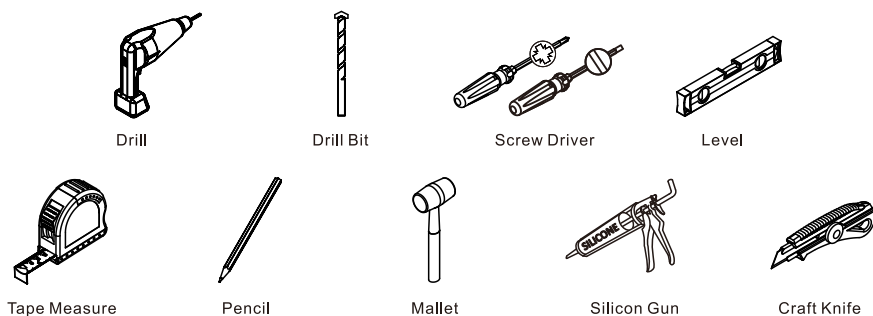

R

55061	800
55068	800
55071	800
55072	1000

L

R

Attention: Before installation, please check whether the number and type of accessories are correct, and then install them. If there is any problem, please inform us as soon as possible. Thank you!

Parts List

Part Number	Image	Size(mm)	Quantity	Remark
01			1	
02			1	Aluminum profile
03			3	
04			3	
05		ST4X35	3	
06		ST4X10	3	
07			1	
08			3	
09			1	Seal
10			1	
11		∅2.8mm	1	

You will need

To assemble your product (Tools not provided).