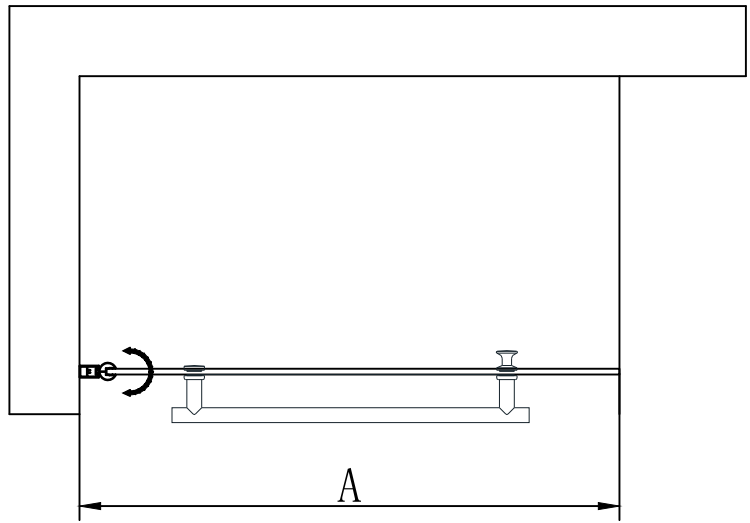

Parts List

Part Number	Image	Size(mm)	Quantity	Remark
01			1	
02			1	Aluminum profile
03			3	
04			3	
05		ST4X35	3	
06		ST4X10	3	
07			1	
08			3	
09			1	Seal
10			1	
11		∅2.8mm	1	

You will need

To assemble your product (Tools not provided).

SIZE	A
55061	785-800
55068	785-800
55071	785-800
55072	985-1000

Note:
 In consideration of the influence of walls and tiles, the actual installation size will be smaller than the size declared on the website, but it will not affect the normal usage. The adjustment shall be subject to the manual instructions.