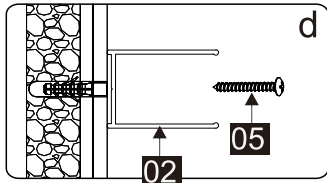

## Parts List

Part Number	Image	Size(mm)	Quantity	Remark
01			1	
02		1400	1	Aluminum profile
03			1	
04		ST4*35	3	
05		ST4*35	3	
06			1	
07			3	
08		ST4*10	3	
09			3	
10			1	Seal
11			1	Seal
12			1	
13		φ2.8mm	1	
14			4	
15			1	L Side
16			1	R Side

## You will need

To assemble your product (Tools not provided).

SIZE	A
55063/55102	790-805

Note:  
 In consideration of the influence of walls and tiles, the actual installation size will be smaller than the size declared on the website, but it will not affect the normal usage. The adjustment shall be subject to the manual instructions.