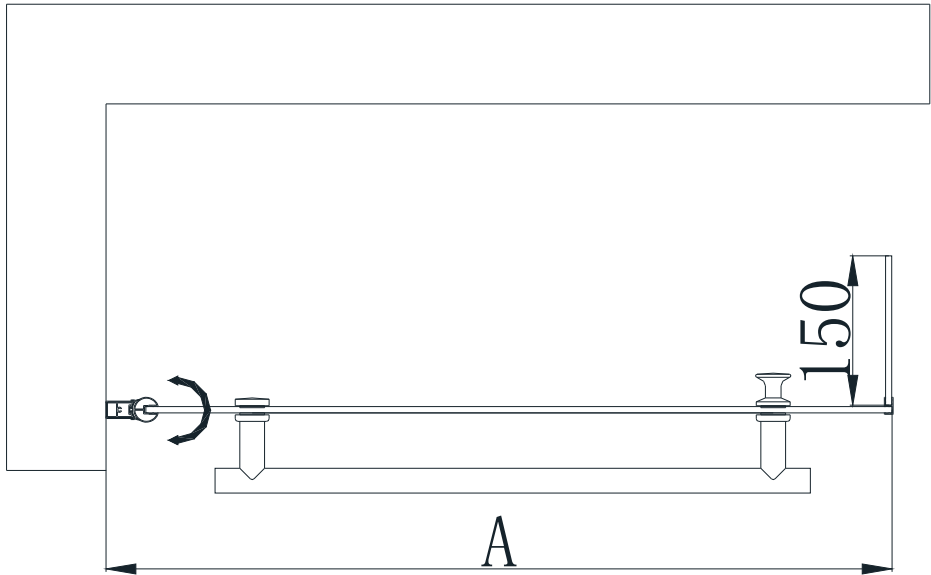

## Parts List

Part Number	Image	Size(mm)	Quantity	Remark
01			1	
02		1400	1	Aluminum profile
03			1	
04		ST4*35	3	
05		ST4*35	3	
06			1	
07			3	
08		ST4*10	3	
09			3	
10			1	Seal
11			1	Seal
12			1	
13		φ2.8mm	1	
14			4	
15			1	L Side
16			1	R Side

## You will need

To assemble your product (Tools not provided).

SIZE	A
55063/55102	790-805

Note:  
 In consideration of the influence of walls and tiles, the actual installation size will be smaller than the size declared on the website, but it will not affect the normal usage. The adjustment shall be subject to the manual instructions.