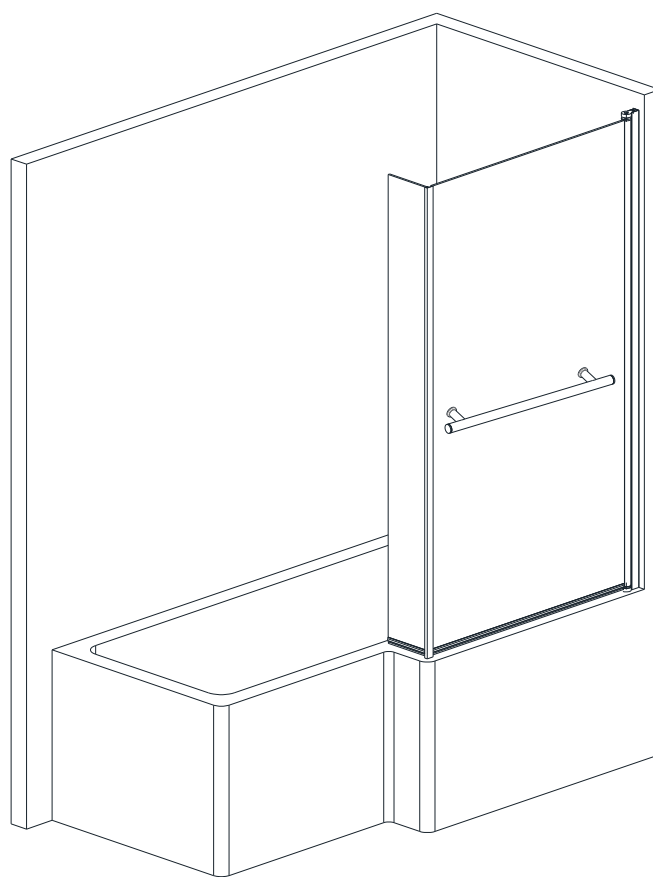

R

Apply for following models:

55063/55102

Please keep this page for your online registration.

No. FIENSEB23V 7.0