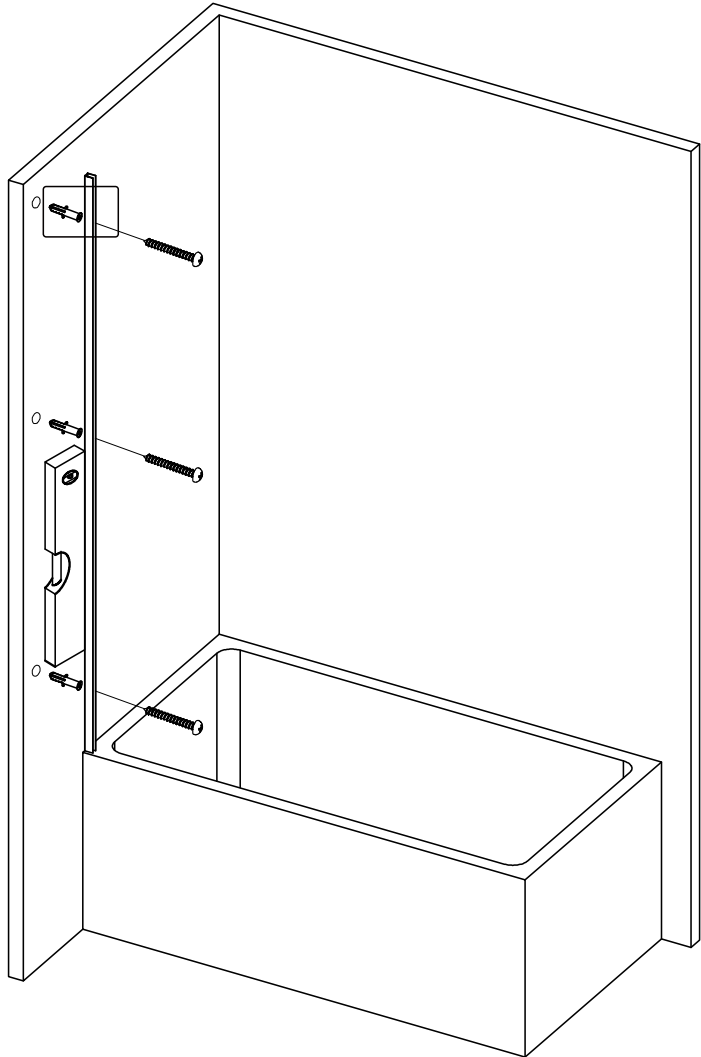

## Parts List

Part Number	Image	Size(mm)	Quantity	Remark
01			1	
02		1400	1	Aluminum profile
03			1	
04		ST4*35	3	
05		ST4*35	3	
06			1	
07			3	
08		ST4*10	3	
09			3	
10			1	Seal
11			1	Seal
12			1	
13		φ2.8mm	1	
14			4	
15			1	L Side
16			1	R Side

## You will need

To assemble your product (Tools not provided).

SIZE	A
55063/55102	790-805

Note:  
 In consideration of the influence of walls and tiles, the actual installation size will be smaller than the size declared on the website, but it will not affect the normal usage. The adjustment shall be subject to the manual instructions.