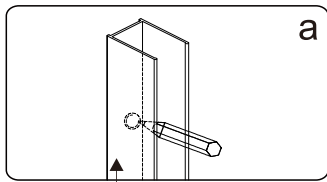

## Parts List

Part Number	Image	Size(mm)	Quantity	Remark
01			1	
02		1400	1	Aluminum profile
03			1	
04		ST4*35	3	
05		ST4*35	3	
06			1	
07			3	
08		ST4*10	3	
09			3	
10			1	Seal
11			1	Seal
12			1	
13		φ2.8mm	1	
14			4	
15			1	L Side
16			1	R Side

## You will need

To assemble your product (Tools not provided).

SIZE	A
55063/55102	790-805

Note:  
 In consideration of the influence of walls and tiles, the actual installation size will be smaller than the size declared on the website, but it will not affect the normal usage. The adjustment shall be subject to the manual instructions.