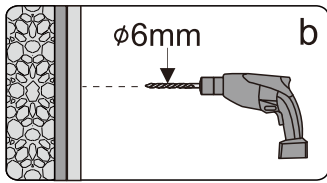

## Parts List

Part Number	Image	Size(mm)	Quantity	Remark
01			1	
02		1400	1	Aluminum profile
03			1	
04		ST4*35	3	
05		ST4*35	3	
06			1	
07			3	
08		ST4*10	3	
09			3	
10			1	Seal
11			1	Seal
12			1	
13		φ2.8mm	1	
14			4	
15			1	L Side
16			1	R Side

## You will need

To assemble your product (Tools not provided).

SIZE	A
55063/55102	790-805

Note:  
 In consideration of the influence of walls and tiles, the actual installation size will be smaller than the size declared on the website, but it will not affect the normal usage. The adjustment shall be subject to the manual instructions.