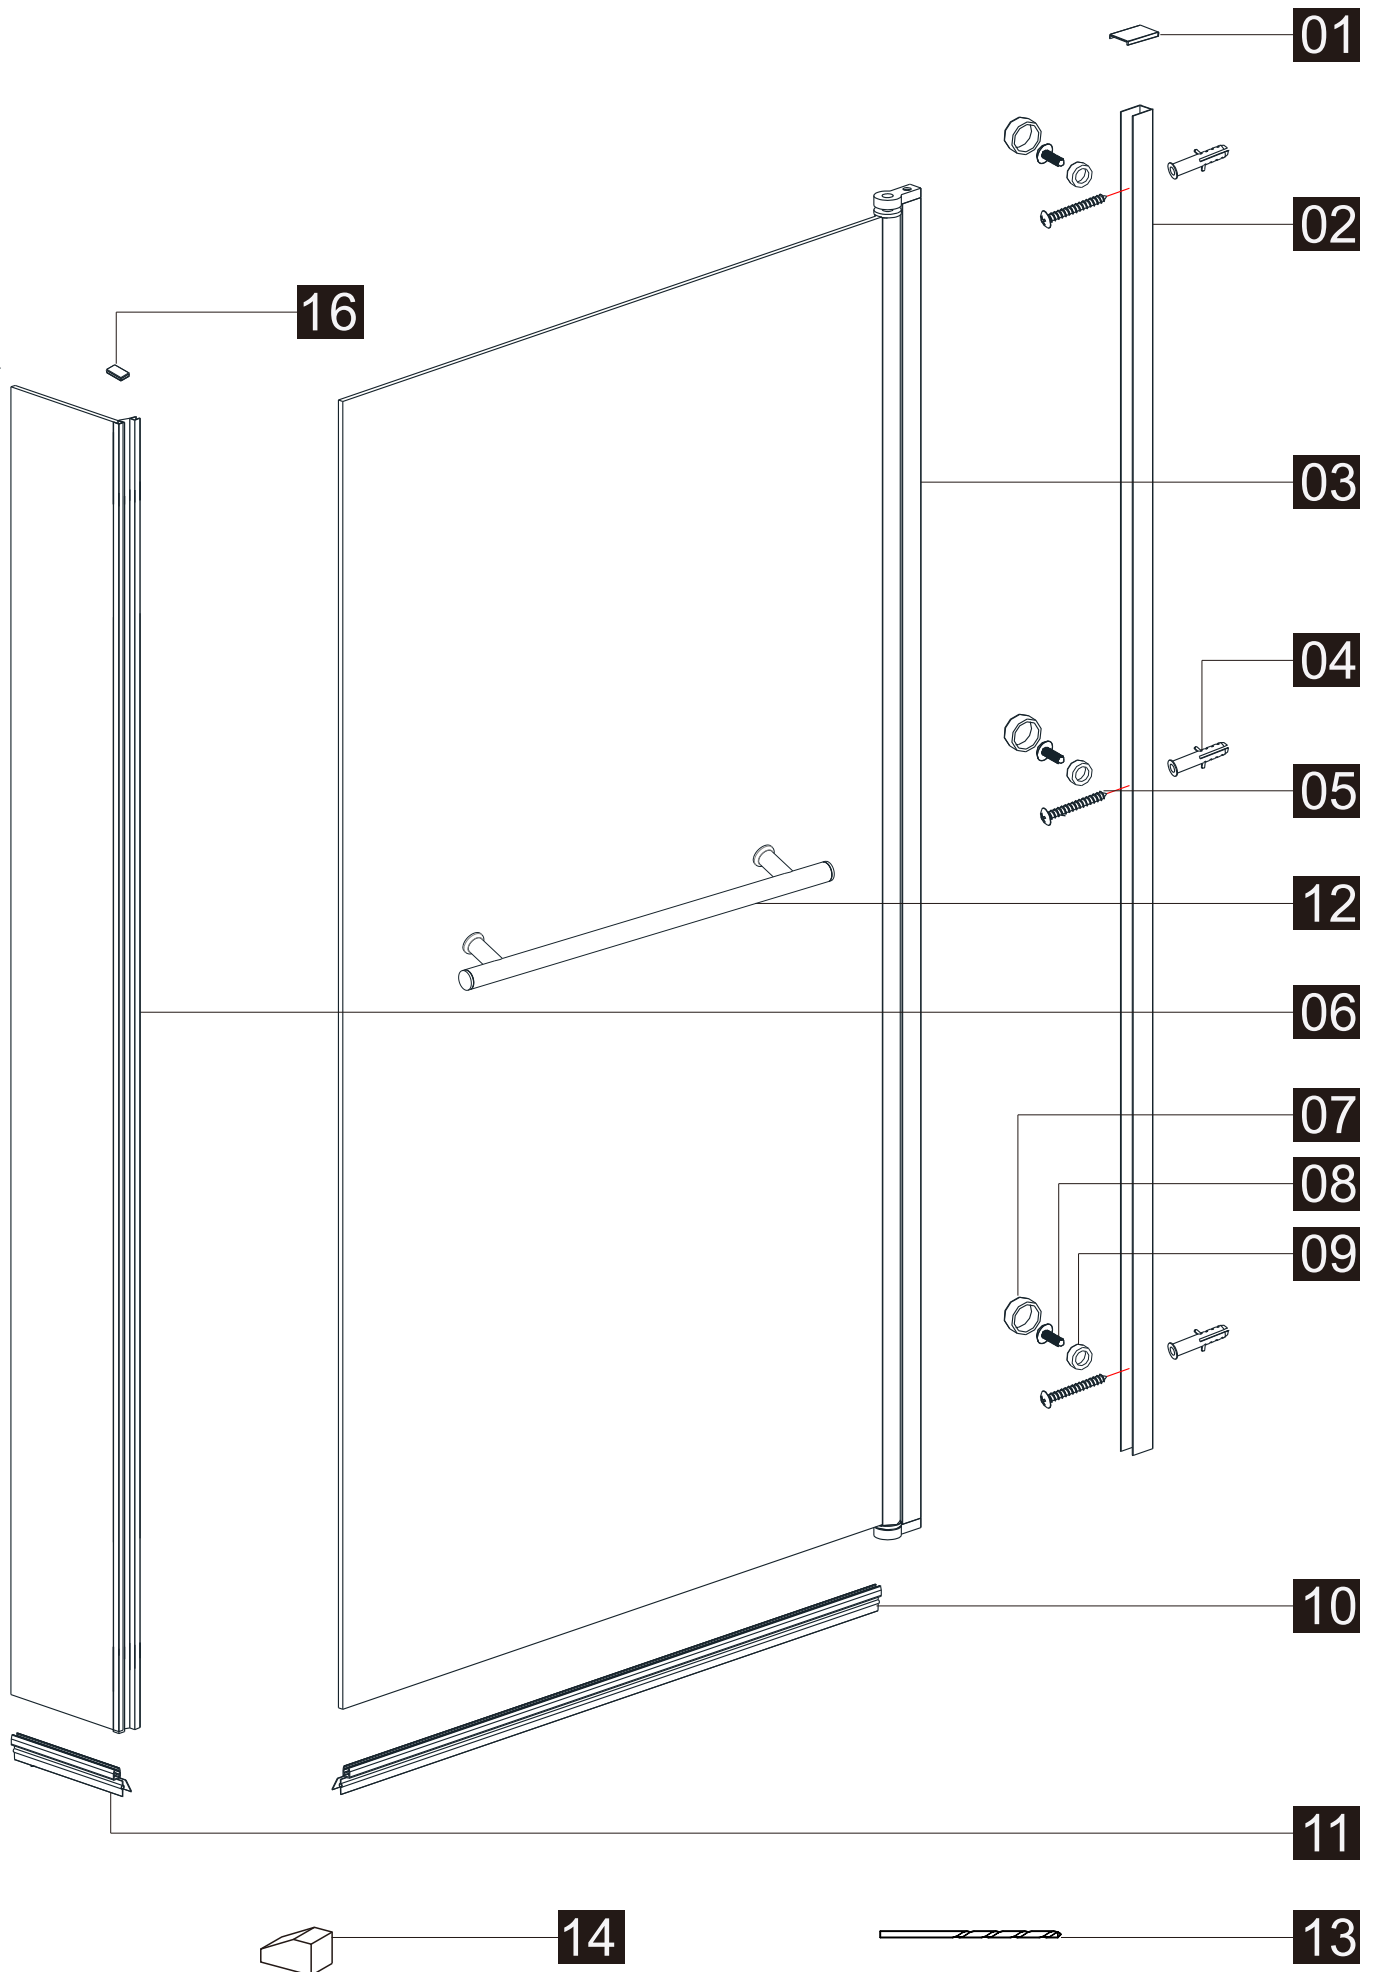

R

Attention: Before installation, please check whether the number and type of accessories are correct, and then install them. If there is any problem, please inform us as soon as possible. Thank you!

Parts List

Part Number	Image	Size(mm)	Quantity	Remark
01			1	
02		1400	1	Aluminum profile
03			1	
04		ST4*35	3	
05		ST4*35	3	
06			1	
07			3	
08		ST4*10	3	
09			3	
10			1	Seal
11			1	Seal
12			1	
13		φ2.8mm	1	
14			4	
15			1	L Side
16			1	R Side

You will need

To assemble your product (Tools not provided).