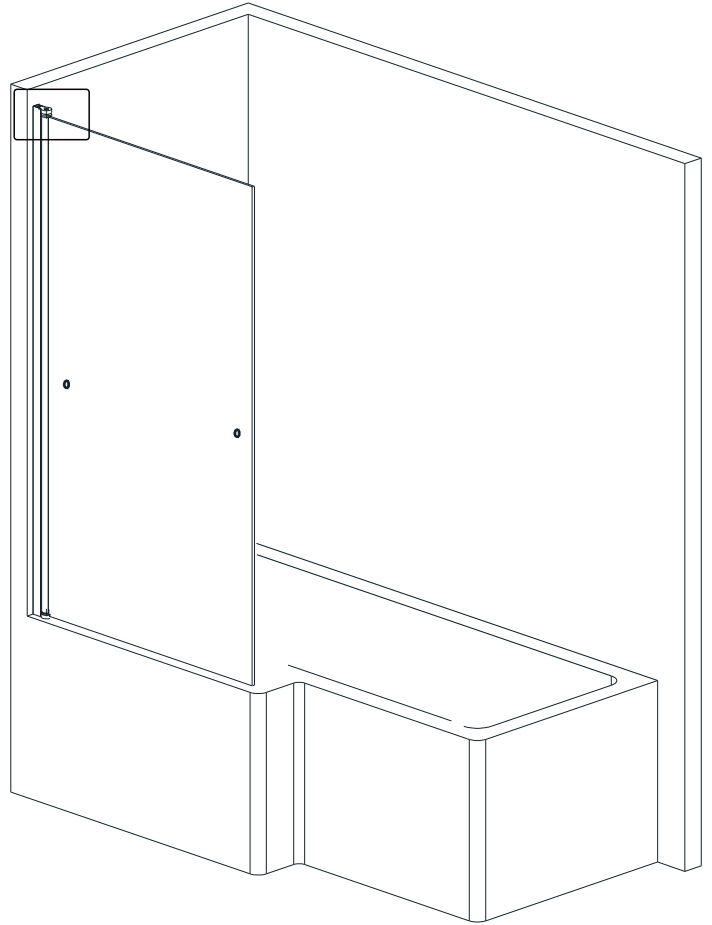

## Parts List

Part Number	Image	Size(mm)	Quantity	Remark
01			1	
02		1400	1	Aluminum profile
03			1	
04		ST4*35	3	
05		ST4*35	3	
06			1	
07			3	
08		ST4*10	3	
09			3	
10			1	Seal
11			1	Seal
12			1	
13		φ2.8mm	1	
14			4	
15			1	L Side
16			1	R Side

## You will need

To assemble your product (Tools not provided).

SIZE	A
55063/55102	790-805

Note:  
 In consideration of the influence of walls and tiles, the actual installation size will be smaller than the size declared on the website, but it will not affect the normal usage. The adjustment shall be subject to the manual instructions.

02

03

04

05