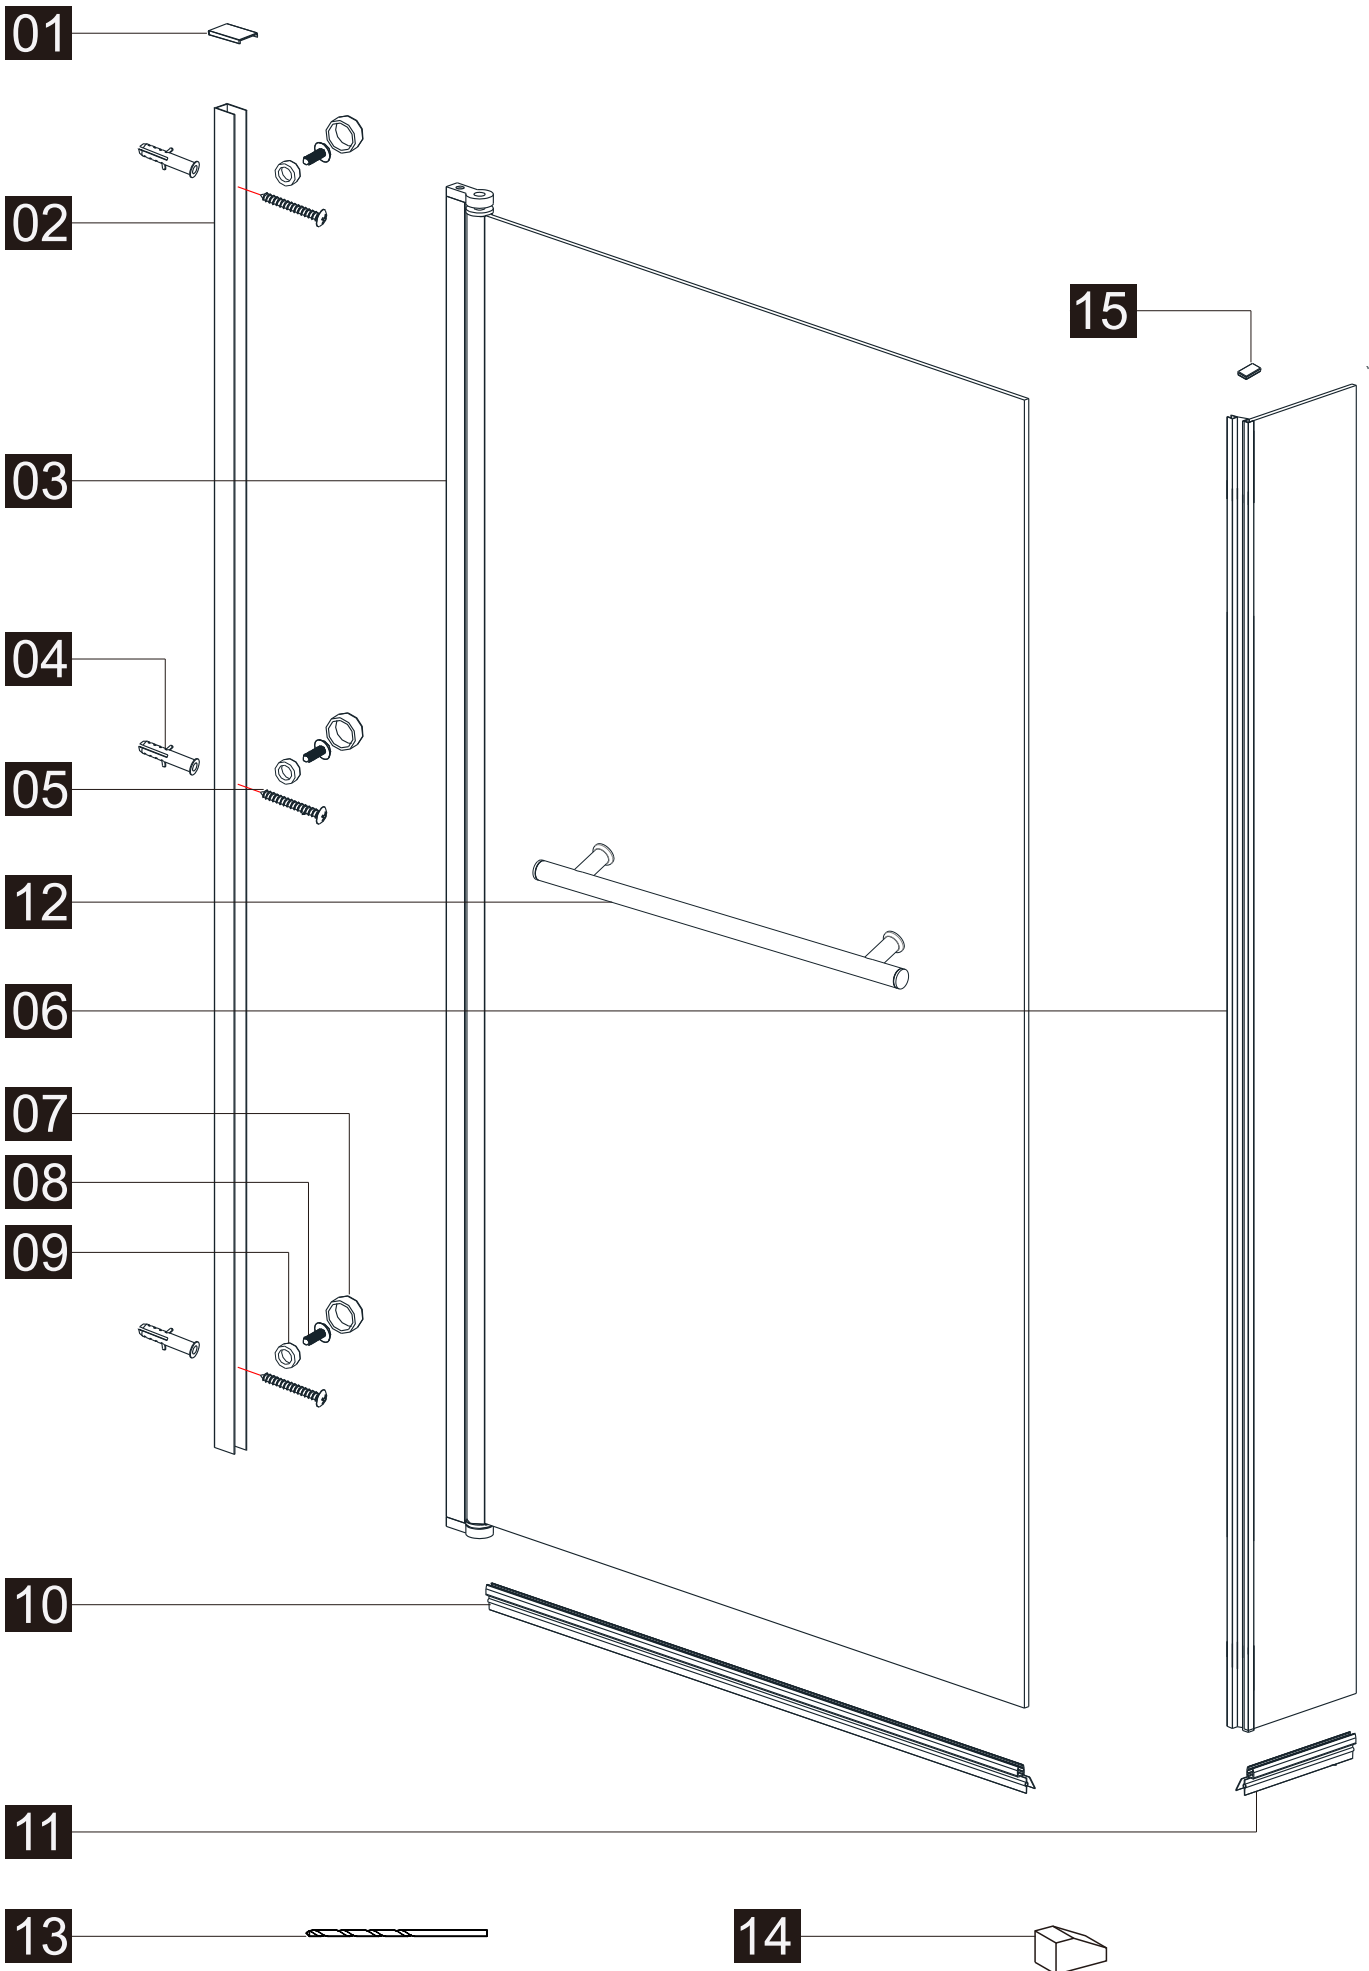

R

55063/55102	800
-------------	-----

L

## Parts List

Part Number	Image	Size(mm)	Quantity	Remark
01			1	
02		1400	1	Aluminum profile
03			1	
04		ST4*35	3	
05		ST4*35	3	
06			1	
07			3	
08		ST4*10	3	
09			3	
10			1	Seal
11			1	Seal
12			1	
13		φ2.8mm	1	
14			4	
15			1	L Side
16			1	R Side

## You will need

To assemble your product (Tools not provided).

SIZE	A
55063/55102	790-805

Note:  
 In consideration of the influence of walls and tiles, the actual installation size will be smaller than the size declared on the website, but it will not affect the normal usage. The adjustment shall be subject to the manual instructions.

02

03

04

05