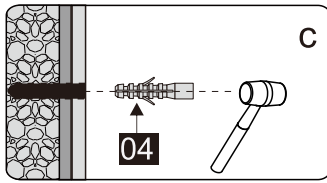

## Parts List

Part Number	Image	Size(mm)	Quantity	Remark
01			1	
02		1400	1	Aluminum profile
03			1	
04		ST4*35	3	
05		ST4*35	3	
06			1	
07			3	
08		ST4*10	3	
09			3	
10			1	Seal
11			1	Seal
12			1	
13		φ2.8mm	1	
14			4	
15			1	L Side
16			1	R Side

## You will need

To assemble your product (Tools not provided).

SIZE	A
55063/55102	790-805

Note:  
 In consideration of the influence of walls and tiles, the actual installation size will be smaller than the size declared on the website, but it will not affect the normal usage. The adjustment shall be subject to the manual instructions.