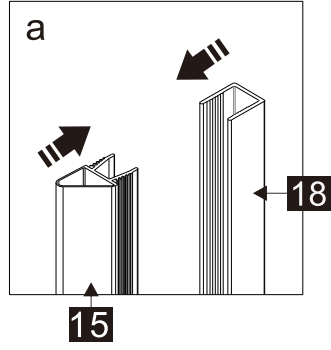

Part Number	Image	Size(mm)	Quantity	Remark
23		ST4X30	1	
24		ST4X10	2	
25		2.0mm	1	
26		2.5mm	1	
27		4.0mm	1	
28			4	
29			1	
30		1930	1	Seal
31			1	
40			2	

L

R

Mallet

Silicon Gun

Craft Knife

SIZE	A
41178	975-990
41205	1075-1090
41179	1175-1190
41180	1375-1390

Note:  
 In consideration of the influence of walls and tiles, the actual installation size will be smaller than the size declared on the website, but it will not affect the normal usage. The adjustment shall be subject to the manual instructions.

02

03

04

05

06

07

08

09

10

11

L

R

41178	1000
41205	1100
41179	1200
41180	1400

+

43042	800
43043	900

SIZE	B
43042	775-790
43043	875-890