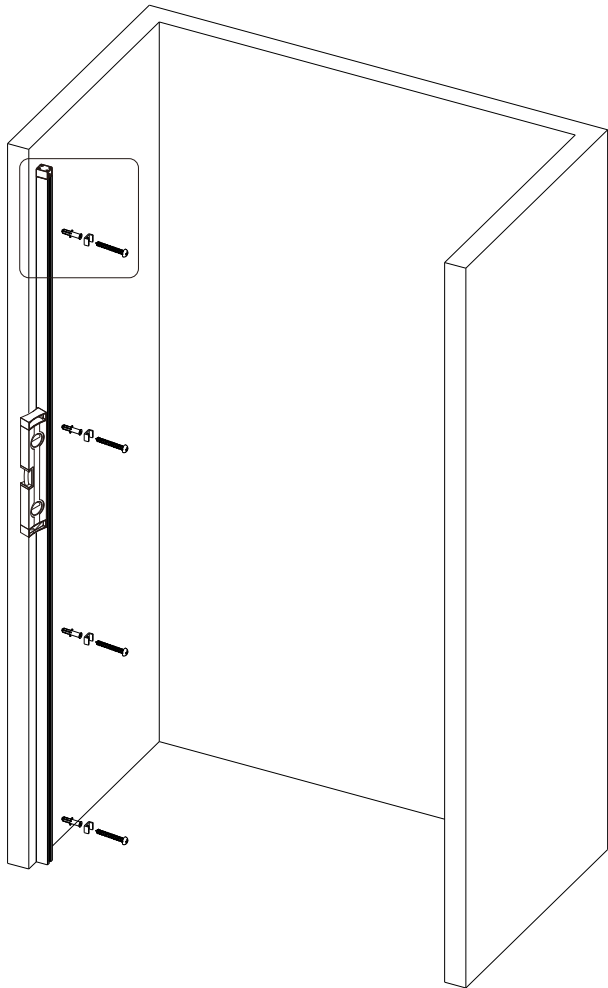

## Parts List

Part Number	Image	Size(mm)	Quantity	Remark
32			1	Aluminum profile
33		M5X10	4	
34			1	
24		ST4X10	2	
35		1918	1	Magnetic seal
36			1	
37			1	L Side
38			1	R Side
01		ST3.5X35	2	
02			1	
31			1	
13			1	
30		1930	1	Seal
39		1926	1	Magnetic seal
28			4	

Mallet

Silicon Gun

Craft Knife

SIZE	A
41178	975-990
41205	1075-1090
41179	1175-1190
41180	1375-1390

Note:  
 In consideration of the influence of walls and tiles, the actual installation size will be smaller than the size declared on the website, but it will not affect the normal usage. The adjustment shall be subject to the manual instructions.