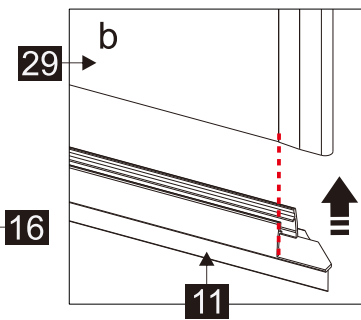

Part Number	Image	Size(mm)	Quantity	Remark
23		ST4X30	1	
24		ST4X10	2	
25		2.0mm	1	
26		2.5mm	1	
27		4.0mm	1	
28			4	
29			1	
30		1930	1	Seal
31			1	
40			2	

L

R

Mallet

Silicon Gun

Craft Knife

SIZE	A
41178	975-990
41205	1075-1090
41179	1175-1190
41180	1375-1390

Note:  
 In consideration of the influence of walls and tiles, the actual installation size will be smaller than the size declared on the website, but it will not affect the normal usage. The adjustment shall be subject to the manual instructions.

02

03

04

05

06

07

08

09

10

11

L

R

41178	1000
41205	1100
41179	1200
41180	1400

+

43042	800
43043	900

SIZE	B
43042	775-790
43043	875-890