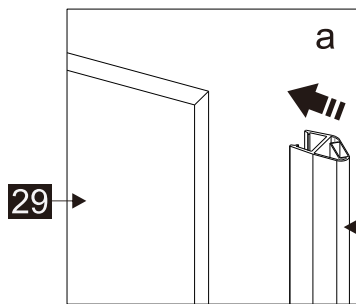

Mallet

Silicon Gun

Craft Knife

SIZE	A
41178	975-990
41205	1075-1090
41179	1175-1190
41180	1375-1390

Note:  
 In consideration of the influence of walls and tiles, the actual installation size will be smaller than the size declared on the website, but it will not affect the normal usage. The adjustment shall be subject to the manual instructions.

02

03

04

05

06

07

08

09

10

11

L

R

41178	1000
41205	1100
41179	1200
41180	1400

+

43042	800
43043	900

SIZE	B
43042	775-790
43043	875-890