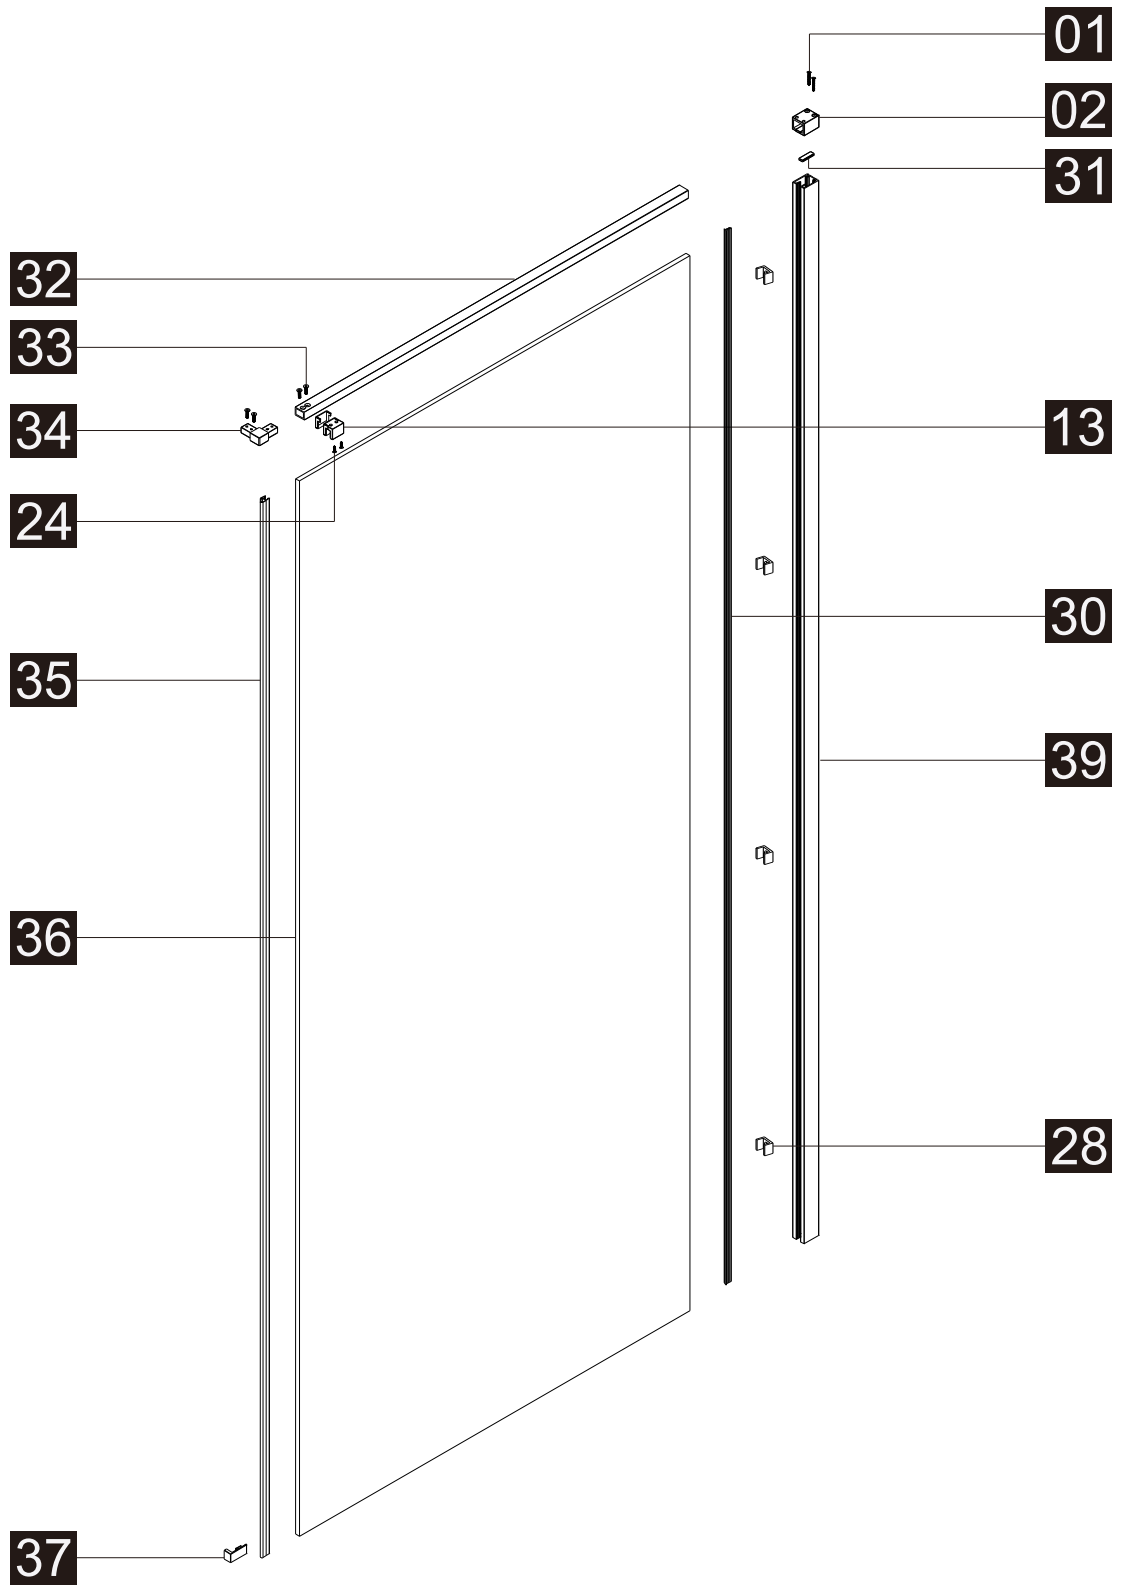

## Parts List

Part Number	Image	Size(mm)	Quantity	Remark
01		ST3.5X35	2	
02			1	
03			1	L Side
04		1926	1	Aluminum profile
05			1	
06		1918	1	Seal
07			9	
08		ST4X35	8	
09			1	R Side
10			1	L Side
11			1	Seal
12			1	Aluminum profile
13			1	
14			1	
15		1927	1	Magnetic seal
16		1904	1	Magnetic seal
17			1	
18		1927	1	Aluminum profile
19			1	L Side
20			1	Aluminum profile
21			1	R Side
22			1	R Side

Part Number	Image	Size(mm)	Quantity	Remark
23		ST4X30	1	
24		ST4X10	2	
25		2.0mm	1	
26		2.5mm	1	
27		4.0mm	1	
28			4	
29			1	
30		1930	1	Seal
31			1	
40			2	

L

R

## Parts List

Part Number	Image	Size(mm)	Quantity	Remark
32			1	Aluminum profile
33		M5X10	4	
34			1	
24		ST4X10	2	
35		1918	1	Magnetic seal
36			1	
37			1	L Side
38			1	R Side
01		ST3.5X35	2	
02			1	
31			1	
13			1	
30		1930	1	Seal
39		1926	1	Magnetic seal
28			4	

02

03

04

05