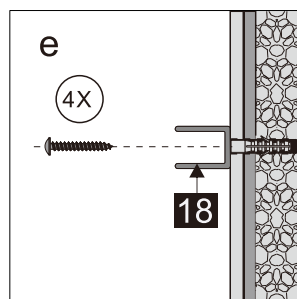

Part Number	Image	Size(mm)	Quantity	Remark
23		ST4X30	1	
24		ST4X10	2	
25		2.0mm	1	
26		2.5mm	1	
27		4.0mm	1	
28			4	
29			1	
30		1930	1	Seal
31			1	
40			2	

L

R

## Parts List

Part Number	Image	Size(mm)	Quantity	Remark
32			1	Aluminum profile
33		M5X10	4	
34			1	
24		ST4X10	2	
35		1918	1	Magnetic seal
36			1	
37			1	L Side
38			1	R Side
01		ST3.5X35	2	
02			1	
31			1	
13			1	
30		1930	1	Seal
39		1926	1	Magnetic seal
28			4	

Mallet

Silicon Gun

Craft Knife

SIZE	A
41178	975-990
41205	1075-1090
41179	1175-1190
41180	1375-1390

Note:  
 In consideration of the influence of walls and tiles, the actual installation size will be smaller than the size declared on the website, but it will not affect the normal usage. The adjustment shall be subject to the manual instructions.

10

11

L

R

41178	1000
41205	1100
41179	1200
41180	1400

+

43042	800
43043	900

SIZE	B
43042	775-790
43043	875-890