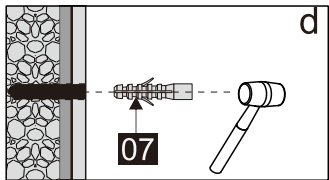

## Parts List

Part Number	Image	Size(mm)	Quantity	Remark
32			1	Aluminum profile
33		M5X10	4	
34			1	
24		ST4X10	2	
35		1918	1	Magnetic seal
36			1	
37			1	L Side
38			1	R Side
01		ST3.5X35	2	
02			1	
31			1	
13			1	
30		1930	1	Seal
39		1926	1	Magnetic seal
28			4	

Mallet

Silicon Gun

Craft Knife

SIZE	A
41178	975-990
41205	1075-1090
41179	1175-1190
41180	1375-1390

Note:  
 In consideration of the influence of walls and tiles, the actual installation size will be smaller than the size declared on the website, but it will not affect the normal usage. The adjustment shall be subject to the manual instructions.