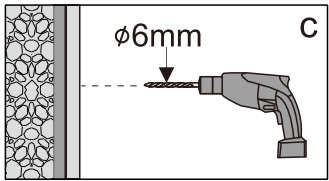

Part Number	Image	Size(mm)	Quantity	Remark
23		ST4X30	1	
24		ST4X10	2	
25		2.0mm	1	
26		2.5mm	1	
27		4.0mm	1	
28			4	
29			1	
30		1930	1	Seal
31			1	
40			2	

L

R

## Parts List

Part Number	Image	Size(mm)	Quantity	Remark
32			1	Aluminum profile
33		M5X10	4	
34			1	
24		ST4X10	2	
35		1918	1	Magnetic seal
36			1	
37			1	L Side
38			1	R Side
01		ST3.5X35	2	
02			1	
31			1	
13			1	
30		1930	1	Seal
39		1926	1	Magnetic seal
28			4	

Mallet

Silicon Gun

Craft Knife

SIZE	A
41178	975-990
41205	1075-1090
41179	1175-1190
41180	1375-1390

Note:  
 In consideration of the influence of walls and tiles, the actual installation size will be smaller than the size declared on the website, but it will not affect the normal usage. The adjustment shall be subject to the manual instructions.