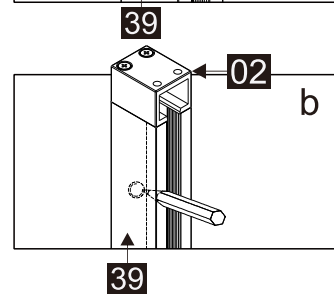

Part Number	Image	Size(mm)	Quantity	Remark
23		ST4X30	1	
24		ST4X10	2	
25		2.0mm	1	
26		2.5mm	1	
27		4.0mm	1	
28			4	
29			1	
30		1930	1	Seal
31			1	
40			2	

L

R

## Parts List

Part Number	Image	Size(mm)	Quantity	Remark
32			1	Aluminum profile
33		M5X10	4	
34			1	
24		ST4X10	2	
35		1918	1	Magnetic seal
36			1	
37			1	L Side
38			1	R Side
01		ST3.5X35	2	
02			1	
31			1	
13			1	
30		1930	1	Seal
39		1926	1	Magnetic seal
28			4	

10

11

L

R

41178	1000
41205	1100
41179	1200
41180	1400

+

43042	800
43043	900

SIZE	B
43042	775-790
43043	875-890

Note:  
 In consideration of the influence of walls and tiles, the actual installation size will be smaller than the size declared on the website, but it will not affect the normal usage. The adjustment shall be subject to the manual instructions.