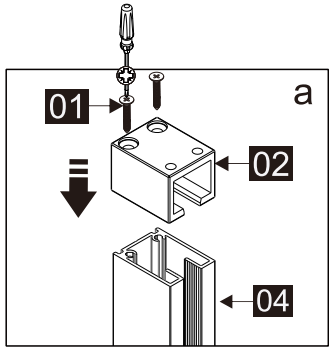

Part Number	Image	Size(mm)	Quantity	Remark
23		ST4X30	1	
24		ST4X10	2	
25		2.0mm	1	
26		2.5mm	1	
27		4.0mm	1	
28			4	
29			1	
30		1930	1	Seal
31			1	
40			2	

L

R

## Parts List

Part Number	Image	Size(mm)	Quantity	Remark
32			1	Aluminum profile
33		M5X10	4	
34			1	
24		ST4X10	2	
35		1918	1	Magnetic seal
36			1	
37			1	L Side
38			1	R Side
01		ST3.5X35	2	
02			1	
31			1	
13			1	
30		1930	1	Seal
39		1926	1	Magnetic seal
28			4	

Mallet

Silicon Gun

Craft Knife

SIZE	A
41178	975-990
41205	1075-1090
41179	1175-1190
41180	1375-1390

Note:  
 In consideration of the influence of walls and tiles, the actual installation size will be smaller than the size declared on the website, but it will not affect the normal usage. The adjustment shall be subject to the manual instructions.