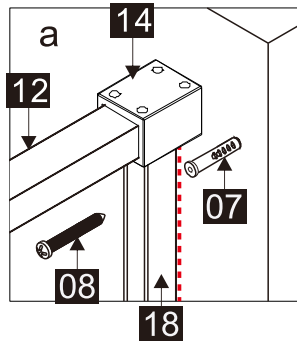

Part Number	Image	Size(mm)	Quantity	Remark
23		ST4X30	1	
24		ST4X10	2	
25		2.0mm	1	
26		2.5mm	1	
27		4.0mm	1	
28			4	
29			1	
30		1930	1	Seal
31			1	
40			2	

L

R

## Parts List

Part Number	Image	Size(mm)	Quantity	Remark
32			1	Aluminum profile
33		M5X10	4	
34			1	
24		ST4X10	2	
35		1918	1	Magnetic seal
36			1	
37			1	L Side
38			1	R Side
01		ST3.5X35	2	
02			1	
31			1	
13			1	
30		1930	1	Seal
39		1926	1	Magnetic seal
28			4	

Mallet

Silicon Gun

Craft Knife

SIZE	A
41178	975-990
41205	1075-1090
41179	1175-1190
41180	1375-1390

Note:  
 In consideration of the influence of walls and tiles, the actual installation size will be smaller than the size declared on the website, but it will not affect the normal usage. The adjustment shall be subject to the manual instructions.

10

11

L

R

41178	1000
41205	1100
41179	1200
41180	1400

+

43042	800
43043	900

SIZE	B
43042	775-790
43043	875-890