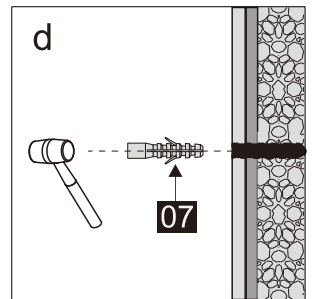

Part Number	Image	Size(mm)	Quantity	Remark
23		ST4X30	1	
24		ST4X10	2	
25		2.0mm	1	
26		2.5mm	1	
27		4.0mm	1	
28			4	
29			1	
30		1930	1	Seal
31			1	
40			2	

L

R

## Parts List

Part Number	Image	Size(mm)	Quantity	Remark
32			1	Aluminum profile
33		M5X10	4	
34			1	
24		ST4X10	2	
35		1918	1	Magnetic seal
36			1	
37			1	L Side
38			1	R Side
01		ST3.5X35	2	
02			1	
31			1	
13			1	
30		1930	1	Seal
39		1926	1	Magnetic seal
28			4	

Mallet

Silicon Gun

Craft Knife

SIZE	A
41178	975-990
41205	1075-1090
41179	1175-1190
41180	1375-1390

Note:  
 In consideration of the influence of walls and tiles, the actual installation size will be smaller than the size declared on the website, but it will not affect the normal usage. The adjustment shall be subject to the manual instructions.

02

03

04

05

06

07

08

09