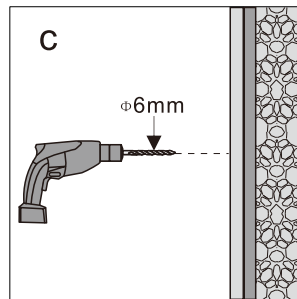

Part Number	Image	Size(mm)	Quantity	Remark
23		ST4X30	1	
24		ST4X10	2	
25		2.0mm	1	
26		2.5mm	1	
27		4.0mm	1	
28			4	
29			1	
30		1930	1	Seal
31			1	
40			2	

L

R

## Parts List

Part Number	Image	Size(mm)	Quantity	Remark
32			1	Aluminum profile
33		M5X10	4	
34			1	
24		ST4X10	2	
35		1918	1	Magnetic seal
36			1	
37			1	L Side
38			1	R Side
01		ST3.5X35	2	
02			1	
31			1	
13			1	
30		1930	1	Seal
39		1926	1	Magnetic seal
28			4	

Mallet

Silicon Gun

Craft Knife

SIZE	A
41178	975-990
41205	1075-1090
41179	1175-1190
41180	1375-1390

Note:  
 In consideration of the influence of walls and tiles, the actual installation size will be smaller than the size declared on the website, but it will not affect the normal usage. The adjustment shall be subject to the manual instructions.

10

11

L

R

41178	1000
41205	1100
41179	1200
41180	1400

+

43042	800
43043	900

SIZE	B
43042	775-790
43043	875-890