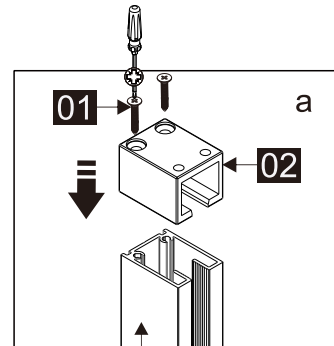

## Parts List

Part Number	Image	Size(mm)	Quantity	Remark
32			1	Aluminum profile
33		M5X10	4	
34			1	
24		ST4X10	2	
35		1918	1	Magnetic seal
36			1	
37			1	L Side
38			1	R Side
01		ST3.5X35	2	
02			1	
31			1	
13			1	
30		1930	1	Seal
39		1926	1	Magnetic seal
28			4	

10

11

L

R

41178	1000
41205	1100
41179	1200
41180	1400

+

43042	800
43043	900

SIZE	B
43042	775-790
43043	875-890

Note:  
 In consideration of the influence of walls and tiles, the actual installation size will be smaller than the size declared on the website, but it will not affect the normal usage. The adjustment shall be subject to the manual instructions.