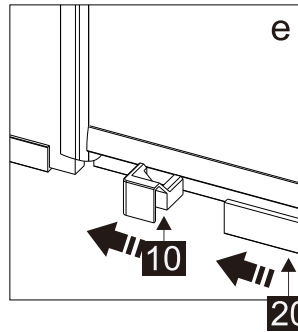

## Parts List

Part Number	Image	Size(mm)	Quantity	Remark
32			1	Aluminum profile
33		M5X10	4	
34			1	
24		ST4X10	2	
35		1918	1	Magnetic seal
36			1	
37			1	L Side
38			1	R Side
01		ST3.5X35	2	
02			1	
31			1	
13			1	
30		1930	1	Seal
39		1926	1	Magnetic seal
28			4	

Mallet

Silicon Gun

Craft Knife

SIZE	A
41178	975-990
41205	1075-1090
41179	1175-1190
41180	1375-1390

Note:  
 In consideration of the influence of walls and tiles, the actual installation size will be smaller than the size declared on the website, but it will not affect the normal usage. The adjustment shall be subject to the manual instructions.

02

03

04

05

06

07

08

09

10

11

L

R

41178	1000
41205	1100
41179	1200
41180	1400

+

43042	800
43043	900

SIZE	B
43042	775-790
43043	875-890