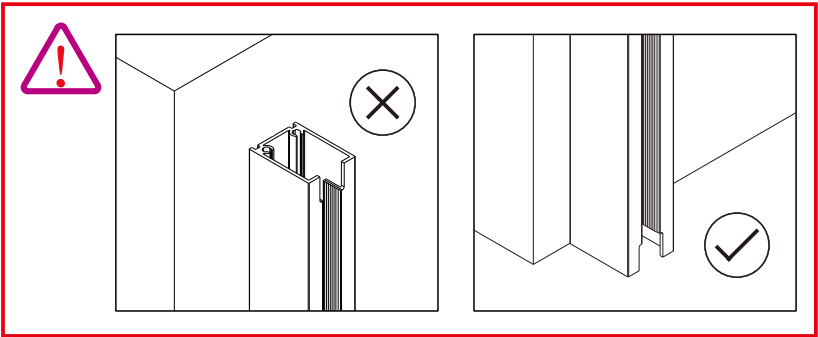

Mallet

Silicon Gun

Craft Knife

SIZE	A
41178	975-990
41205	1075-1090
41179	1175-1190
41180	1375-1390

Note:  
 In consideration of the influence of walls and tiles, the actual installation size will be smaller than the size declared on the website, but it will not affect the normal usage. The adjustment shall be subject to the manual instructions.