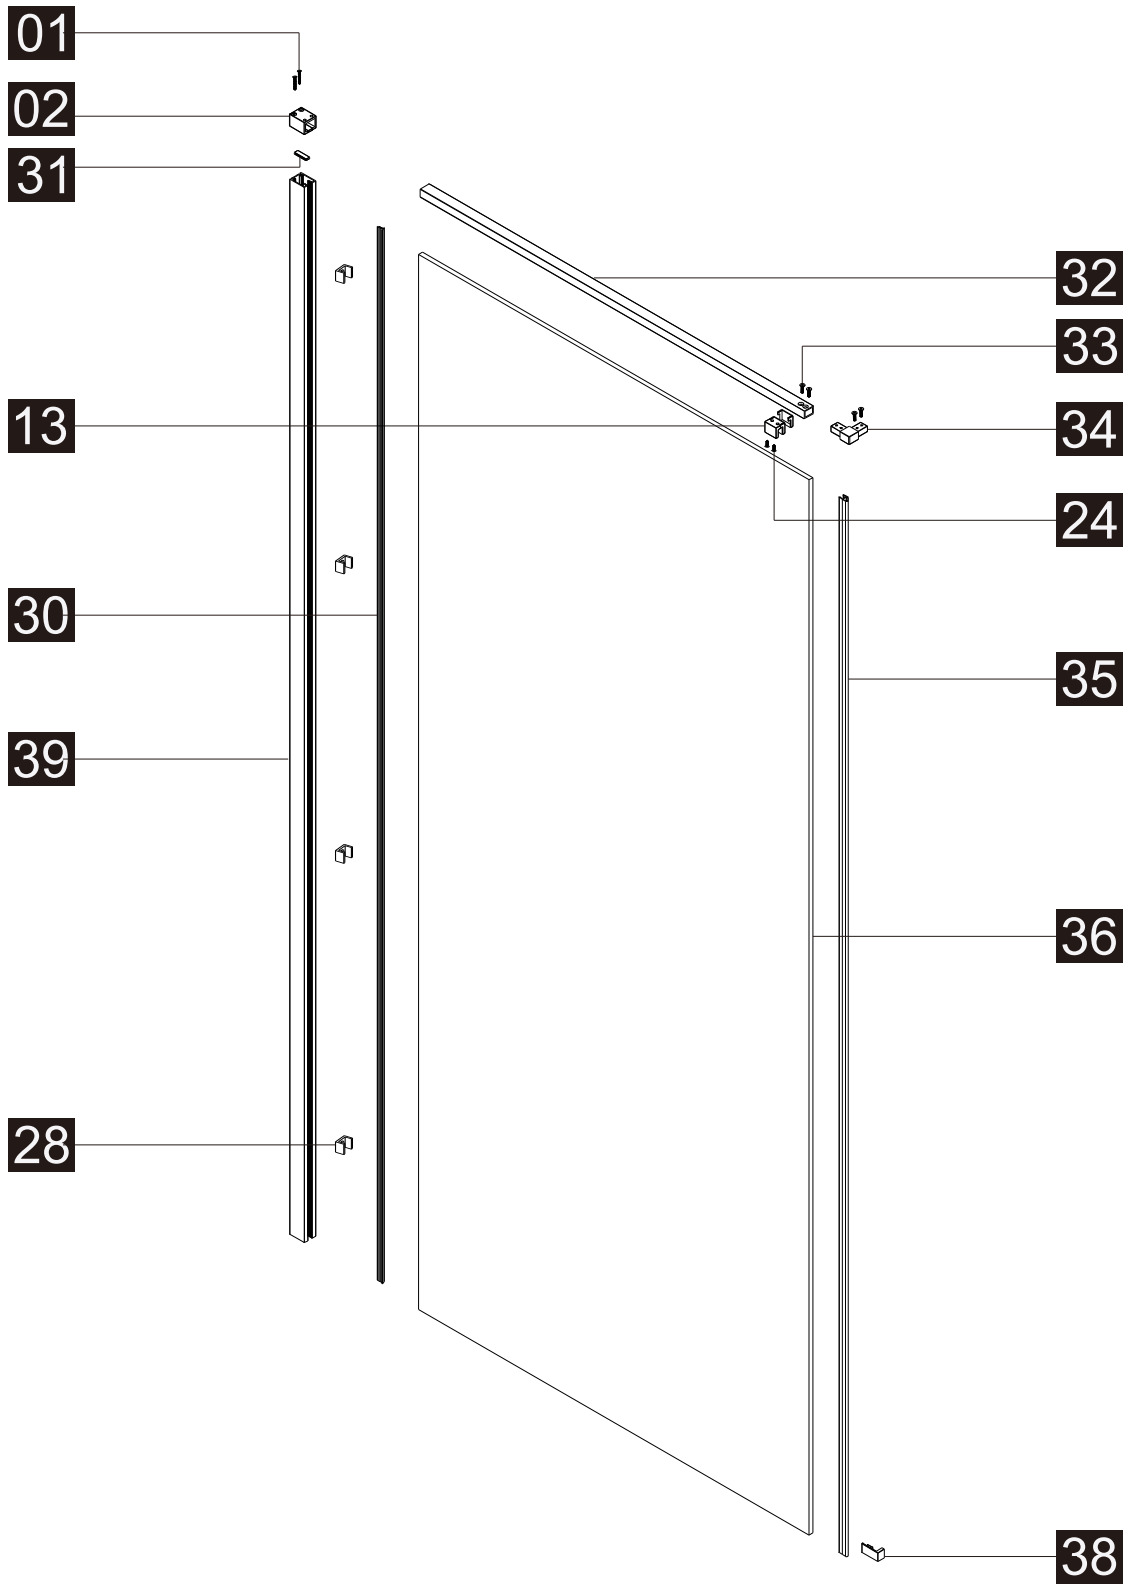

## Parts List

Part Number	Image	Size(mm)	Quantity	Remark
01		ST3.5X35	2	
02			1	
03			1	L Side
04		1926	1	Aluminum profile
05			1	
06		1918	1	Seal
07			9	
08		ST4X35	8	
09			1	R Side
10			1	L Side
11			1	Seal
12			1	Aluminum profile
13			1	
14			1	
15		1927	1	Magnetic seal
16		1904	1	Magnetic seal
17			1	
18		1927	1	Aluminum profile
19			1	L Side
20			1	Aluminum profile
21			1	R Side
22			1	R Side

Part Number	Image	Size(mm)	Quantity	Remark
23		ST4X30	1	
24		ST4X10	2	
25		2.0mm	1	
26		2.5mm	1	
27		4.0mm	1	
28			4	
29			1	
30		1930	1	Seal
31			1	
40			2	

L

R

## Parts List

Part Number	Image	Size(mm)	Quantity	Remark
32			1	Aluminum profile
33		M5X10	4	
34			1	
24		ST4X10	2	
35		1918	1	Magnetic seal
36			1	
37			1	L Side
38			1	R Side
01		ST3.5X35	2	
02			1	
31			1	
13			1	
30		1930	1	Seal
39		1926	1	Magnetic seal
28			4	

02

03

04

05