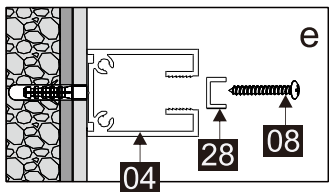

## Parts List

Part Number	Image	Size(mm)	Quantity	Remark
32			1	Aluminum profile
33		M5X10	4	
34			1	
24		ST4X10	2	
35		1918	1	Magnetic seal
36			1	
37			1	L Side
38			1	R Side
01		ST3.5X35	2	
02			1	
31			1	
13			1	
30		1930	1	Seal
39		1926	1	Magnetic seal
28			4	

## You will need

To assemble your product (Tools not provided).

Drill

Drill Bit

Screw Driver

Level

Tape Measure

Pencil

Mallet

Silicon Gun

Craft Knife

SIZE	A
41178	975-990
41205	1075-1090
41179	1175-1190
41180	1375-1390

Note:  
 In consideration of the influence of walls and tiles, the actual installation size will be smaller than the size declared on the website, but it will not affect the normal usage. The adjustment shall be subject to the manual instructions.