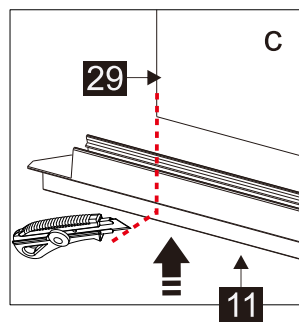

## Parts List

Part Number	Image	Size(mm)	Quantity	Remark
32			1	Aluminum profile
33		M5X10	4	
34			1	
24		ST4X10	2	
35		1918	1	Magnetic seal
36			1	
37			1	L Side
38			1	R Side
01		ST3.5X35	2	
02			1	
31			1	
13			1	
30		1930	1	Seal
39		1926	1	Magnetic seal
28			4	

Mallet

Silicon Gun

Craft Knife

SIZE	A
41178	975-990
41205	1075-1090
41179	1175-1190
41180	1375-1390

Note:  
 In consideration of the influence of walls and tiles, the actual installation size will be smaller than the size declared on the website, but it will not affect the normal usage. The adjustment shall be subject to the manual instructions.

02

03

04

05

06

07

08

09

10

11

L

R

41178	1000
41205	1100
41179	1200
41180	1400

+

43042	800
43043	900

SIZE	B
43042	775-790
43043	875-890