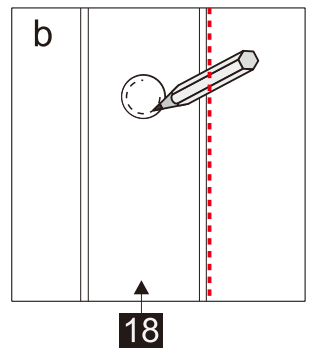

Part Number	Image	Size(mm)	Quantity	Remark
23		ST4X30	1	
24		ST4X10	2	
25		2.0mm	1	
26		2.5mm	1	
27		4.0mm	1	
28			4	
29			1	
30		1930	1	Seal
31			1	
40			2	

L

R

## Parts List

Part Number	Image	Size(mm)	Quantity	Remark
32			1	Aluminum profile
33		M5X10	4	
34			1	
24		ST4X10	2	
35		1918	1	Magnetic seal
36			1	
37			1	L Side
38			1	R Side
01		ST3.5X35	2	
02			1	
31			1	
13			1	
30		1930	1	Seal
39		1926	1	Magnetic seal
28			4	

Mallet

Silicon Gun

Craft Knife

SIZE	A
41178	975-990
41205	1075-1090
41179	1175-1190
41180	1375-1390

Note:  
 In consideration of the influence of walls and tiles, the actual installation size will be smaller than the size declared on the website, but it will not affect the normal usage. The adjustment shall be subject to the manual instructions.

10

11

L

R

41178	1000
41205	1100
41179	1200
41180	1400

+

43042	800
43043	900

SIZE	B
43042	775-790
43043	875-890