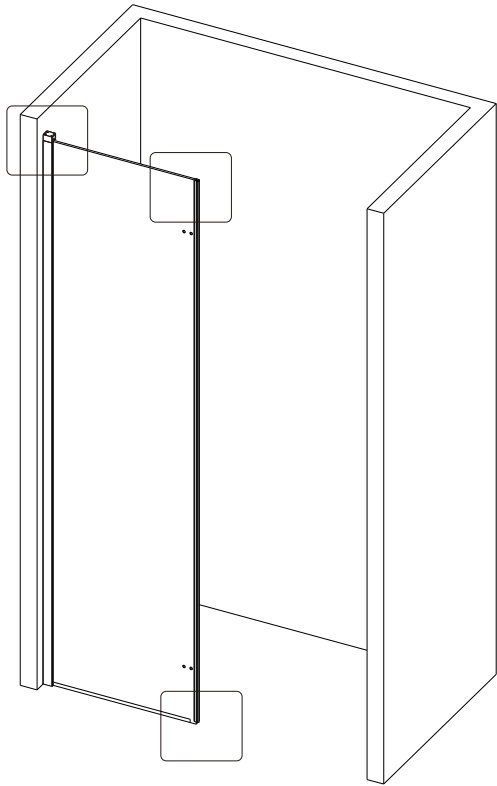

## Parts List

Part Number	Image	Size(mm)	Quantity	Remark
01		ST3.5X35	2	
02			1	
03			1	L Side
04		1926	1	Aluminum profile
05			1	
06		1918	1	Seal
07			9	
08		ST4X35	8	
09			1	R Side
10			1	L Side
11			1	Seal
12			1	Aluminum profile
13			1	
14			1	
15		1927	1	Magnetic seal
16		1904	1	Magnetic seal
17			1	
18		1927	1	Aluminum profile
19			1	L Side
20			1	Aluminum profile
21			1	R Side
22			1	R Side

## Parts List

Part Number	Image	Size(mm)	Quantity	Remark
32			1	Aluminum profile
33		M5X10	4	
34			1	
24		ST4X10	2	
35		1918	1	Magnetic seal
36			1	
37			1	L Side
38			1	R Side
01		ST3.5X35	2	
02			1	
31			1	
13			1	
30		1930	1	Seal
39		1926	1	Magnetic seal
28			4	

Mallet

Silicon Gun

Craft Knife

SIZE	A
41178	975-990
41205	1075-1090
41179	1175-1190
41180	1375-1390

Note:  
 In consideration of the influence of walls and tiles, the actual installation size will be smaller than the size declared on the website, but it will not affect the normal usage. The adjustment shall be subject to the manual instructions.

02

03

04

05

06

07

08

09