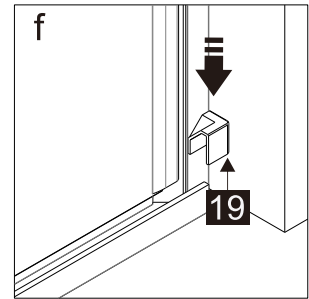

Mallet

Silicon Gun

Craft Knife

SIZE	A
41178	975-990
41205	1075-1090
41179	1175-1190
41180	1375-1390

Note:  
 In consideration of the influence of walls and tiles, the actual installation size will be smaller than the size declared on the website, but it will not affect the normal usage. The adjustment shall be subject to the manual instructions.

02

03

04

05

06

07

08

09

10

11

L

R

41178	1000
41205	1100
41179	1200
41180	1400

+

43042	800
43043	900

SIZE	B
43042	775-790
43043	875-890

Note:  
 In consideration of the influence of walls and tiles, the actual installation size will be smaller than the size declared on the website, but it will not affect the normal usage. The adjustment shall be subject to the manual instructions.