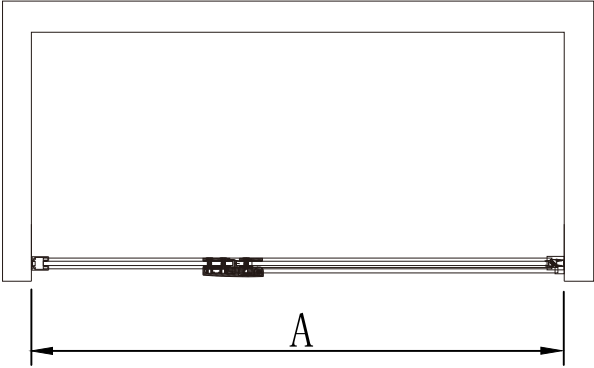

Part Number	Image	Size(mm)	Quantity	Remark
23		ST4X30	1	
24		ST4X10	2	
25		2.0mm	1	
26		2.5mm	1	
27		4.0mm	1	
28			4	
29			1	
30		1930	1	Seal
31			1	
40			2	

L

R

## Parts List

Part Number	Image	Size(mm)	Quantity	Remark
32			1	Aluminum profile
33		M5X10	4	
34			1	
24		ST4X10	2	
35		1918	1	Magnetic seal
36			1	
37			1	L Side
38			1	R Side
01		ST3.5X35	2	
02			1	
31			1	
13			1	
30		1930	1	Seal
39		1926	1	Magnetic seal
28			4	

Mallet

Silicon Gun

Craft Knife

SIZE	A
41178	975-990
41205	1075-1090
41179	1175-1190
41180	1375-1390

Note:  
 In consideration of the influence of walls and tiles, the actual installation size will be smaller than the size declared on the website, but it will not affect the normal usage. The adjustment shall be subject to the manual instructions.