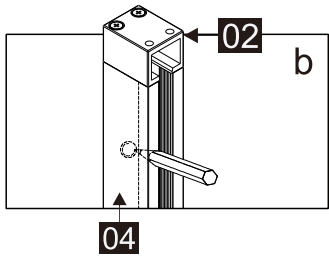

## Parts List

Part Number	Image	Size(mm)	Quantity	Remark
01		ST3.5X35	2	
02			1	
03			1	L Side
04		1926	1	Aluminum profile
05			1	
06		1918	1	Seal
07			9	
08		ST4X35	8	
09			1	R Side
10			1	L Side
11			1	Seal
12			1	Aluminum profile
13			1	
14			1	
15		1927	1	Magnetic seal
16		1904	1	Magnetic seal
17			1	
18		1927	1	Aluminum profile
19			1	L Side
20			1	Aluminum profile
21			1	R Side
22			1	R Side

Part Number	Image	Size(mm)	Quantity	Remark
23		ST4X30	1	
24		ST4X10	2	
25		2.0mm	1	
26		2.5mm	1	
27		4.0mm	1	
28			4	
29			1	
30		1930	1	Seal
31			1	
40			2	

L

R

## Parts List

Part Number	Image	Size(mm)	Quantity	Remark
32			1	Aluminum profile
33		M5X10	4	
34			1	
24		ST4X10	2	
35		1918	1	Magnetic seal
36			1	
37			1	L Side
38			1	R Side
01		ST3.5X35	2	
02			1	
31			1	
13			1	
30		1930	1	Seal
39		1926	1	Magnetic seal
28			4	

Mallet

Silicon Gun

Craft Knife

SIZE	A
41178	975-990
41205	1075-1090
41179	1175-1190
41180	1375-1390

Note:  
 In consideration of the influence of walls and tiles, the actual installation size will be smaller than the size declared on the website, but it will not affect the normal usage. The adjustment shall be subject to the manual instructions.