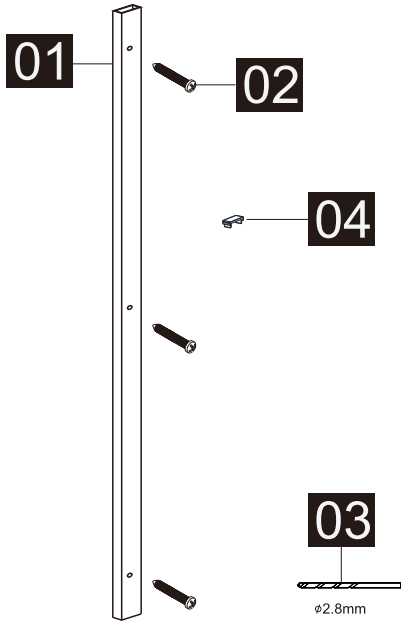

# 43044/43046/43045/43047

**Attention:** Before installation, please check whether the number and type of accessories are correct, and then install them. If there is any problem, please inform us as soon as possible. Thank you!

## Parts List

Part Number	Image	Size(mm)	Quantity	Remark
01			1	Aluminum profile
02		ST4*12	3	
03		φ2.8mm	1	
04			1	