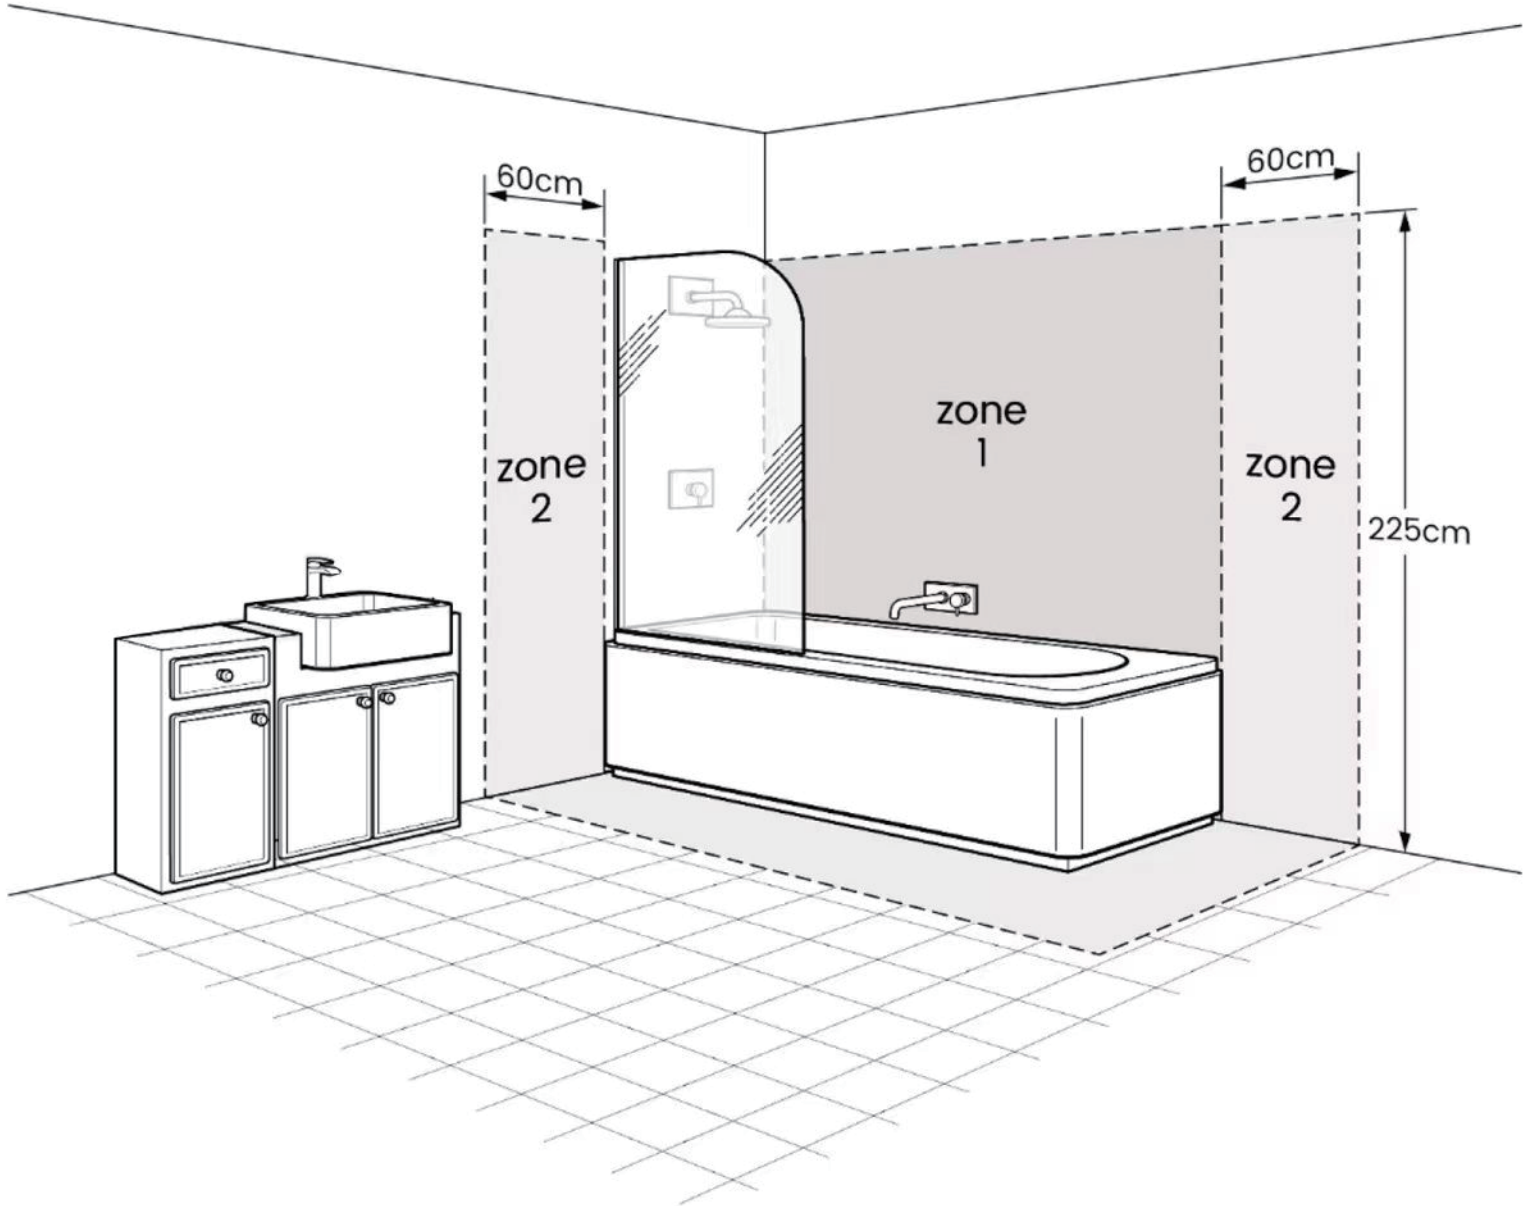

Installation Manual

Apply for following models:

72044/72045/72046/72047/72048/
72071

Please keep this page for your online registration.

No. FIFUMCU022V3.0

Do not place unit near where it is susceptible to be in contact with water, such as Bathtub or Shower Enclosure.

Do not place unit in Zone 1 or Zone 2.

Dry unit with a cloth after every use.

Tools required(Tools not provided)

Spirit Level

Hammer

Pencil

Screw Driver

Electric Drill