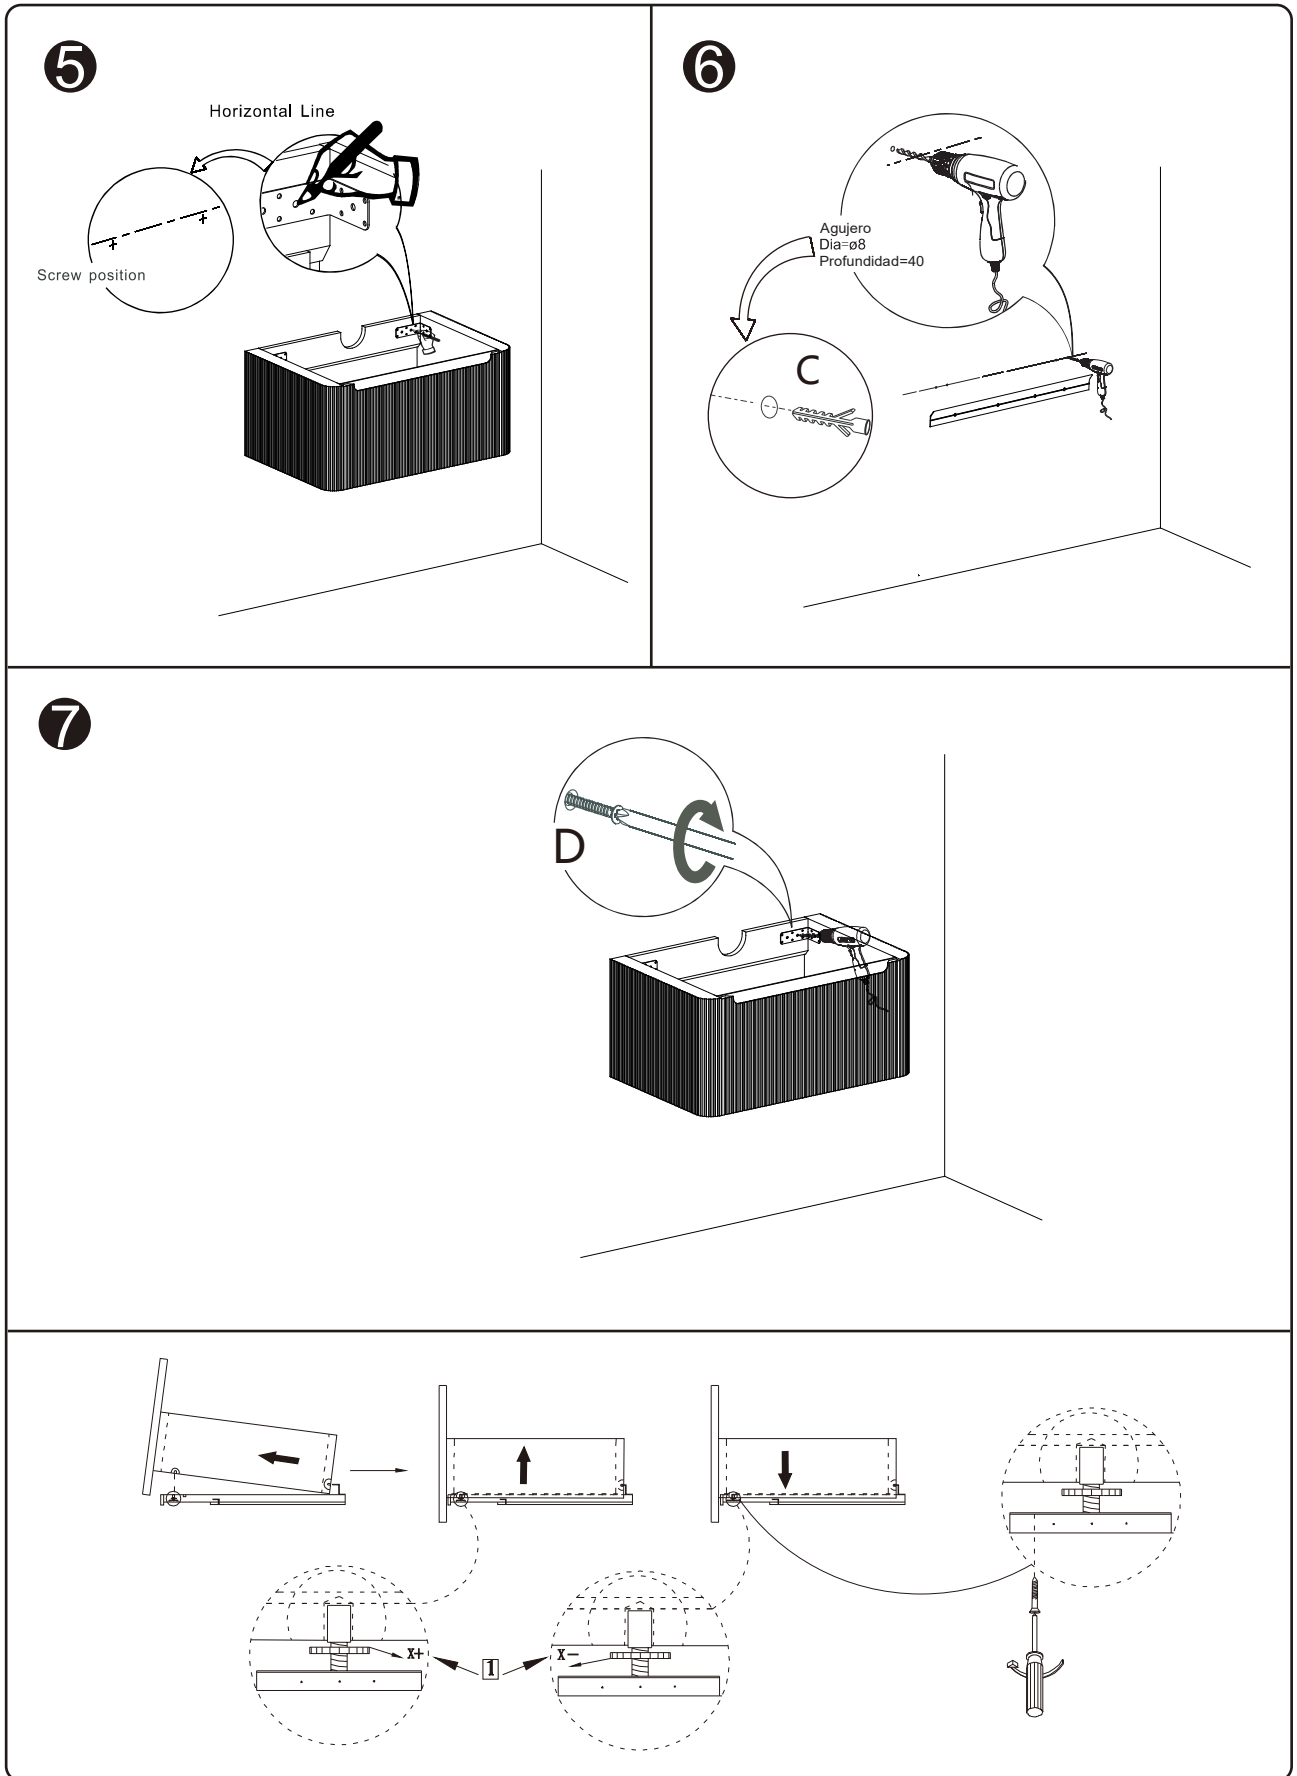

INSTALLATION INSTRUCTIONS