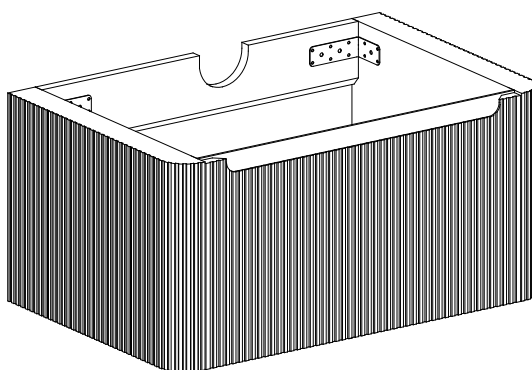

PARTS LIST

Cabinet