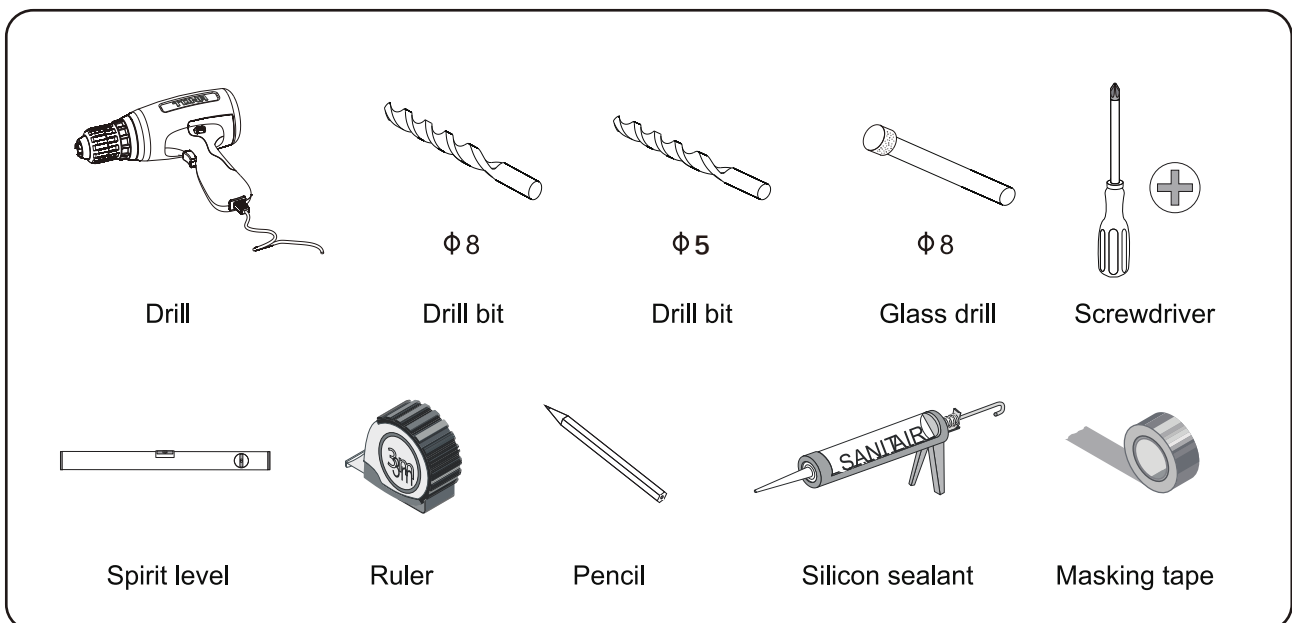

BEFORE YOU BEGIN

- Please read these instructions carefully to familiarize yourself with the required tools, materials, and installation sequences. Follow the sections that pertain to your particular installation. This will help you avoid costly mistakes. In addition to proper installation, read all operating and safety instructions.
- These instructions contain important care and cleaning, please leave instructions for the consumer.
- This product complies with EN 14749:2016.

SAFETY WARNINGS

The products are precision-engineered and should give continued superior and safe performance, provided:

1. They are installed, commissioned, operated and maintained in accordance with the recommendations given in this manual.

2. Periodic attention is given, as necessary, to maintain the product in good functional order.

Carefully inspect the new fixture for any signs of damage.

When installing products, manufacturers guidelines for power tool safety should be followed.

TOOLS LIST

TOOLS AND MATERIALS REQUIRED (Not supplied)