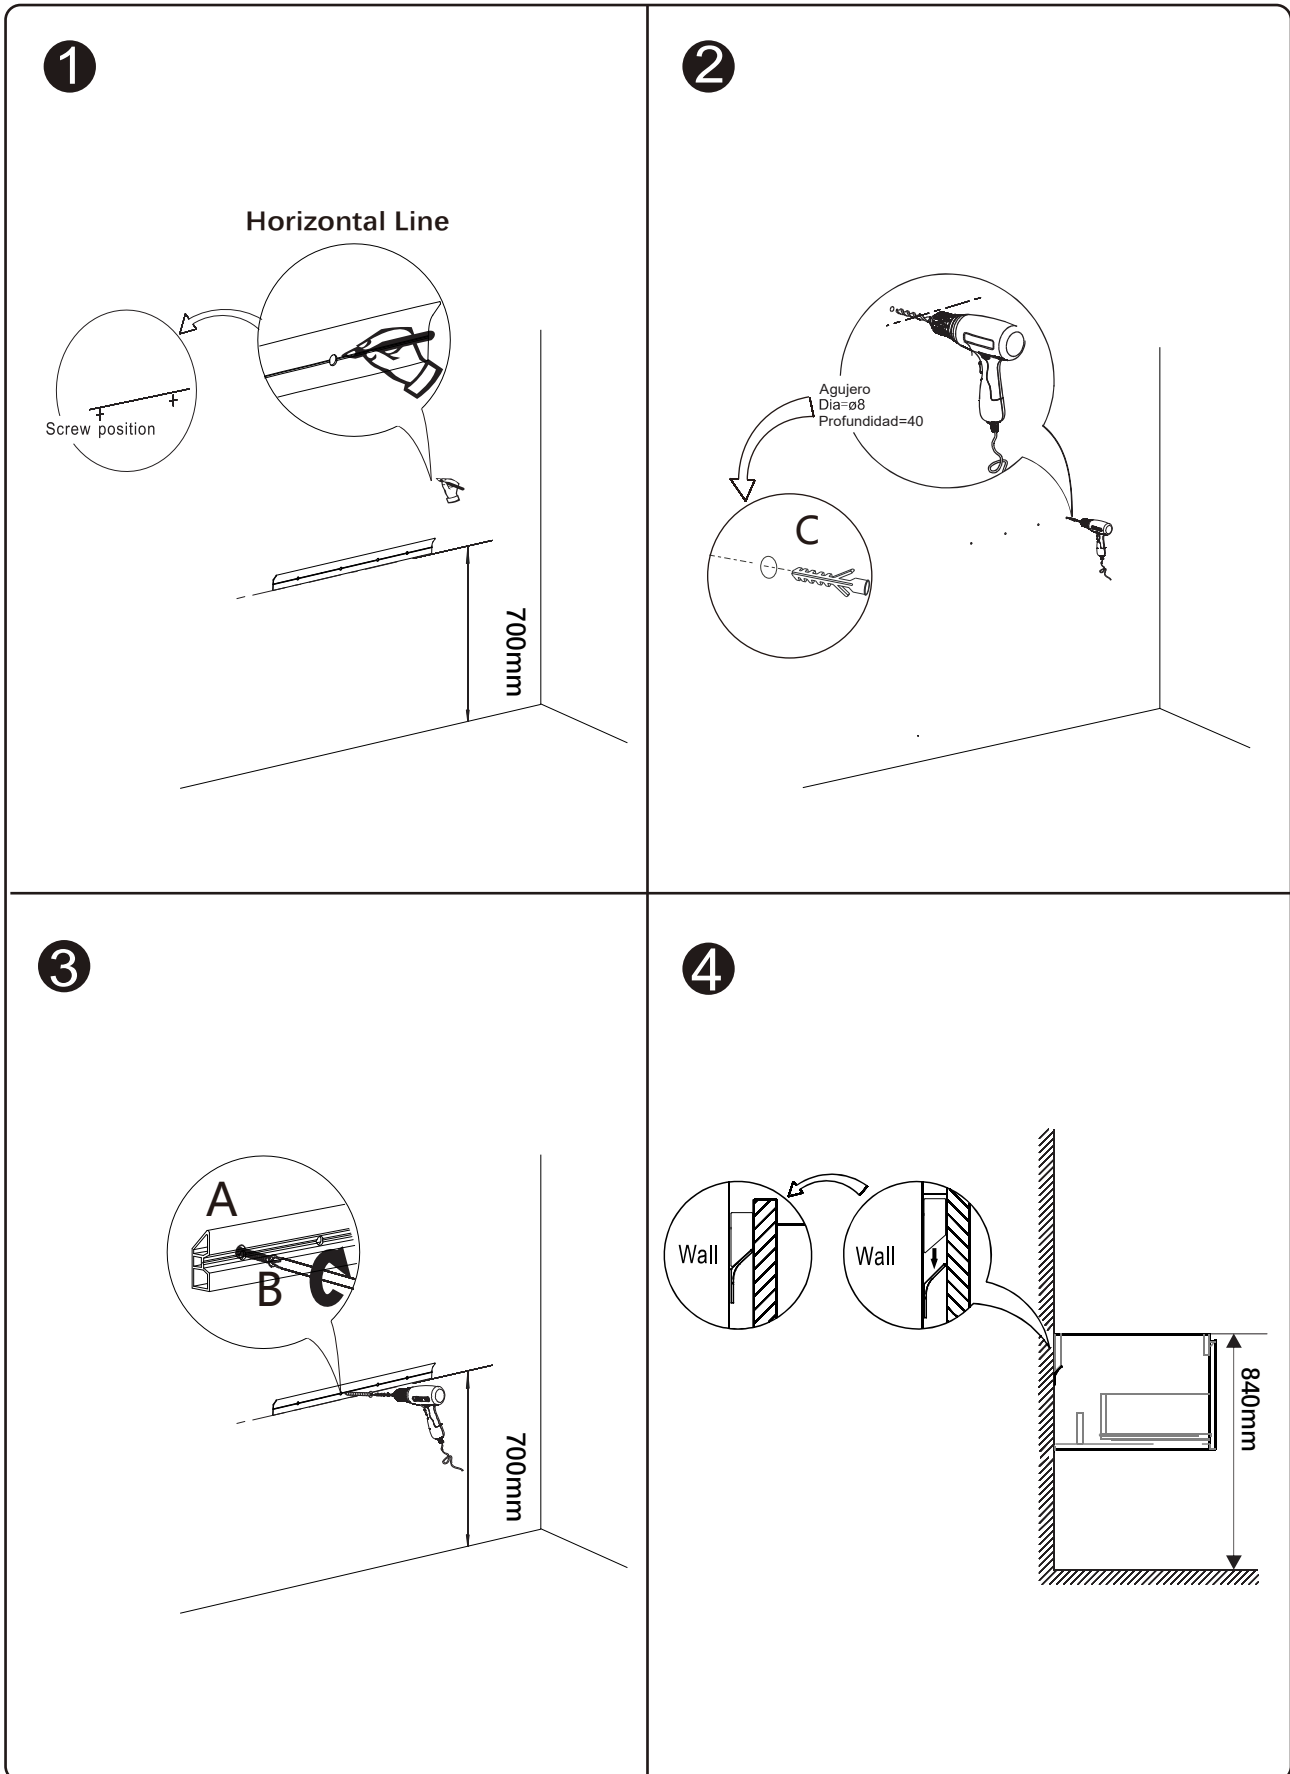

2. Periodic attention is given, as necessary, to maintain the product in good functional order.

Carefully inspect the new fixture for any signs of damage.

When installing products, manufacturers guidelines for power tool safety should be followed.

TOOLS LIST

TOOLS AND MATERIALS REQUIRED (Not supplied)

PARTS LIST

Cabinet

Fixed Accessories

A 1Pc

B M4x50mm X4Pcs

C ϕ 8x40mm X4Pcs

D M4x70mm X4Pcs

INSTALLATION INSTRUCTIONS

INSTALLATION INSTRUCTIONS

USER MAINTENANCE

<p>KEEP CABINET AWAY FROM WATER, which will cause deformation and damage.</p> <p>CAUTION   </p>	<p>DO NOT put lit cigarettes on the counter or basin, which will cause discoloration.</p> <p>CAUTION   </p>
<p>DO NOT pour acid or alkaline solutions into the basin, which will cause discoloration, leak or damage.</p> <p>CAUTION   </p>	<p>AVOID DIRECT SUNLIGHT, which may cause deformation and discoloration.</p> <p>CAUTION   </p>
<p>AVOID HEAT, which will cause deformation and discoloration.</p> <p>CAUTION   </p>	<p>DO NOT pour hot water into the basin, which may cause damage.</p> <p>CAUTION   </p>
<p>AVOID nylon brush, toilet cleaner or hydrochloric acid cleaner, which will cause damage</p> <p>CAUTION   </p>	<p>AVOID dropping hard objects into the basin, which may cause damage.</p> <p>CAUTION   </p>