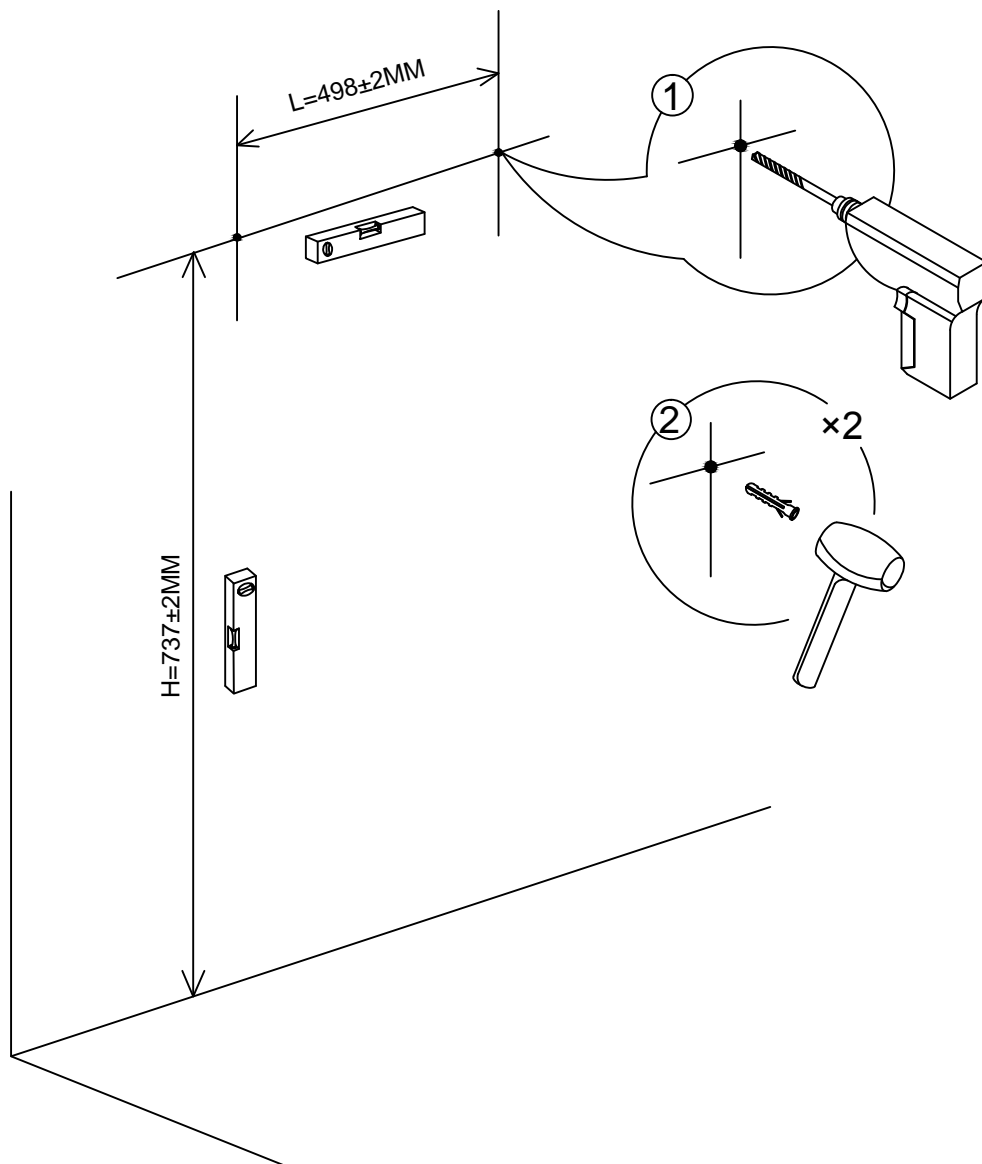

Please note - wall fixings are not supplied
These can be purchased from a local DIY store

74134