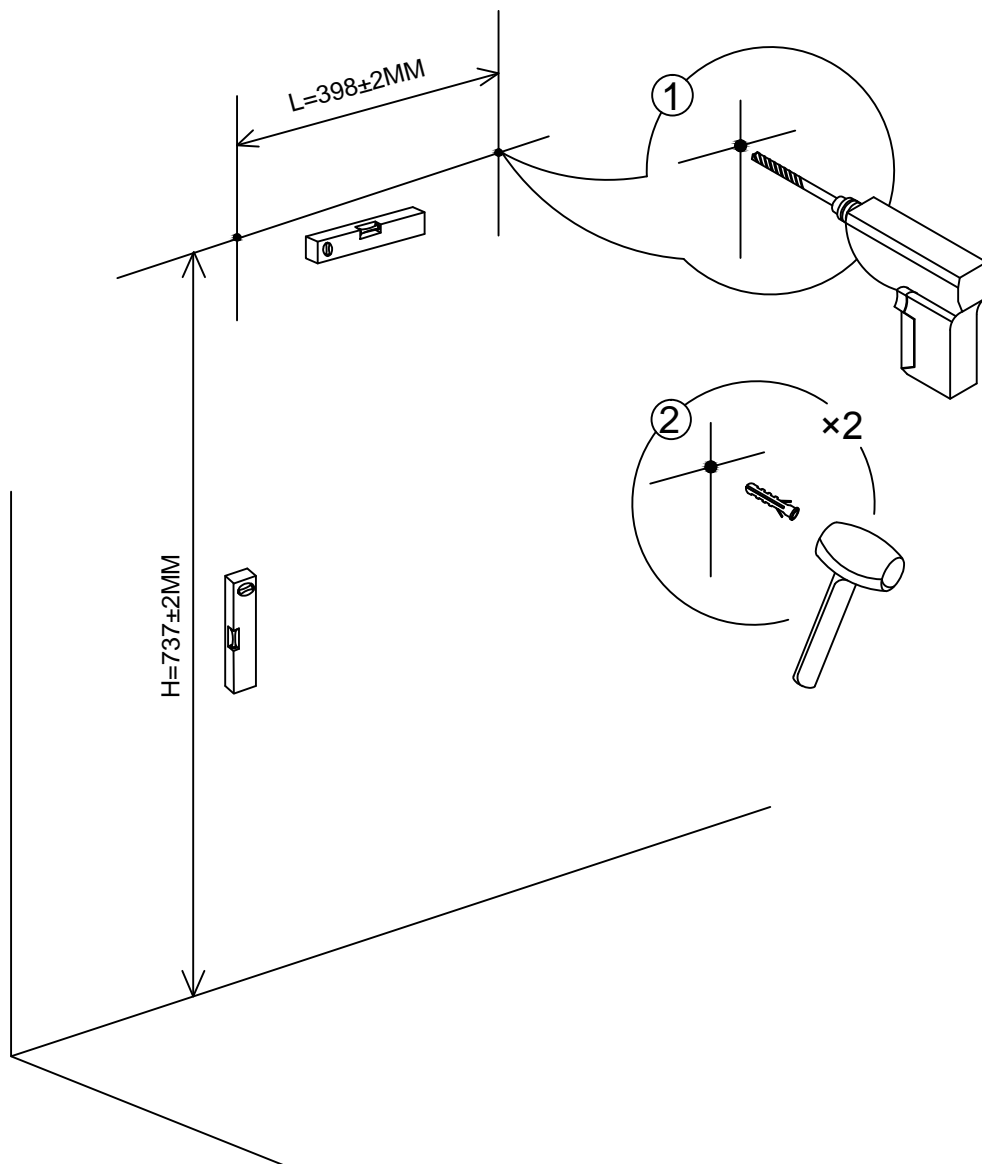

Please note - wall fixings are not supplied
These can be purchased from a local DIY store

74135