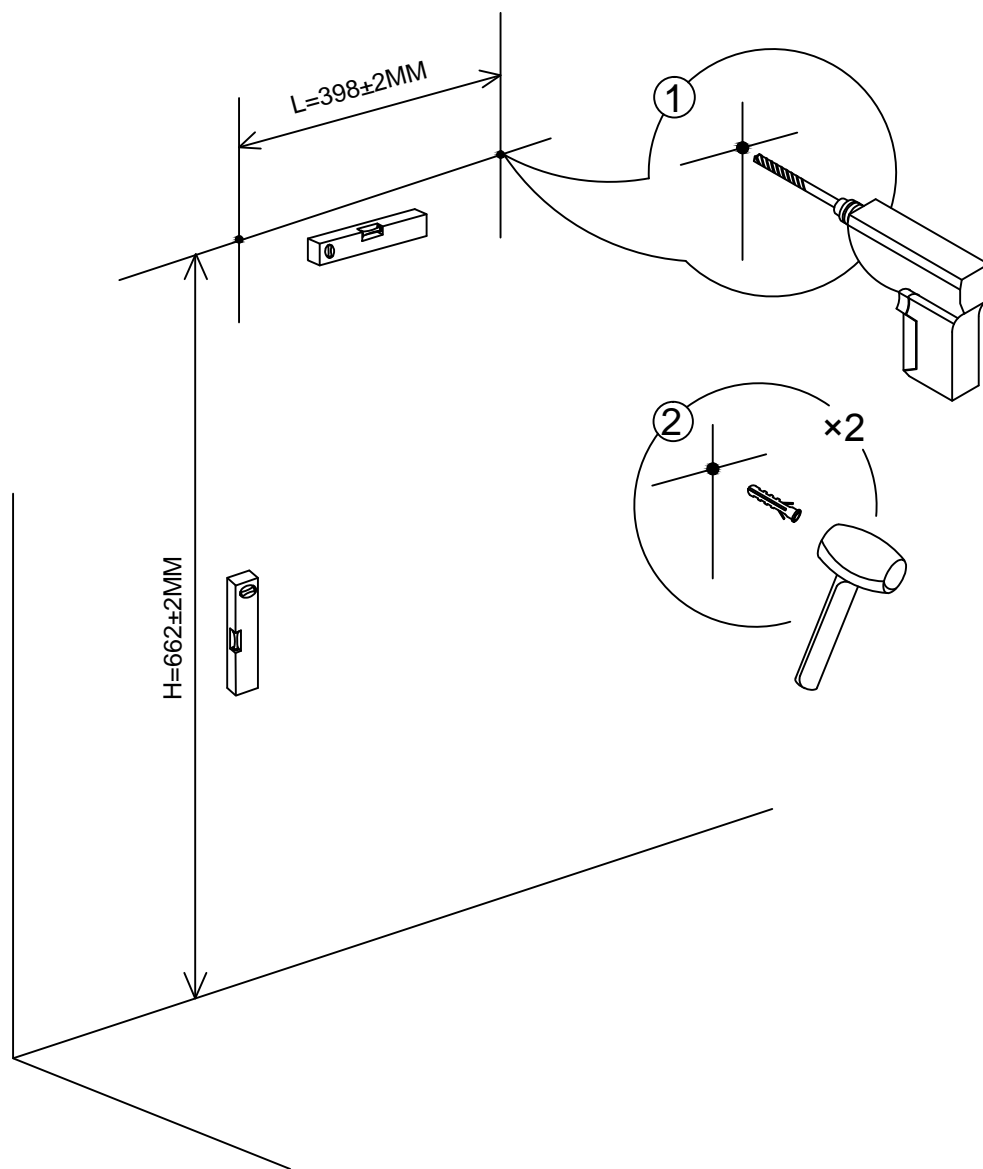

05

Please note - wall fixings are not supplied
These can be purchased from a local DIY store

71553