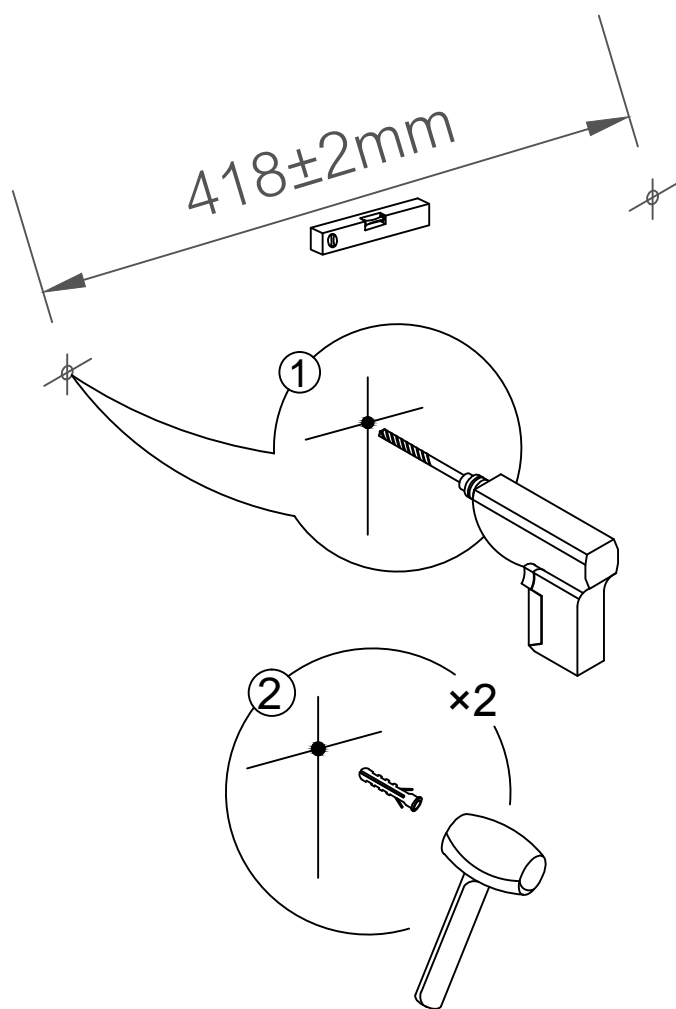

Spirit Level

Hammer

Pencil

Screw Driver

Electric Drill

Drill Bit

Tape

73072/73073/73074/73198