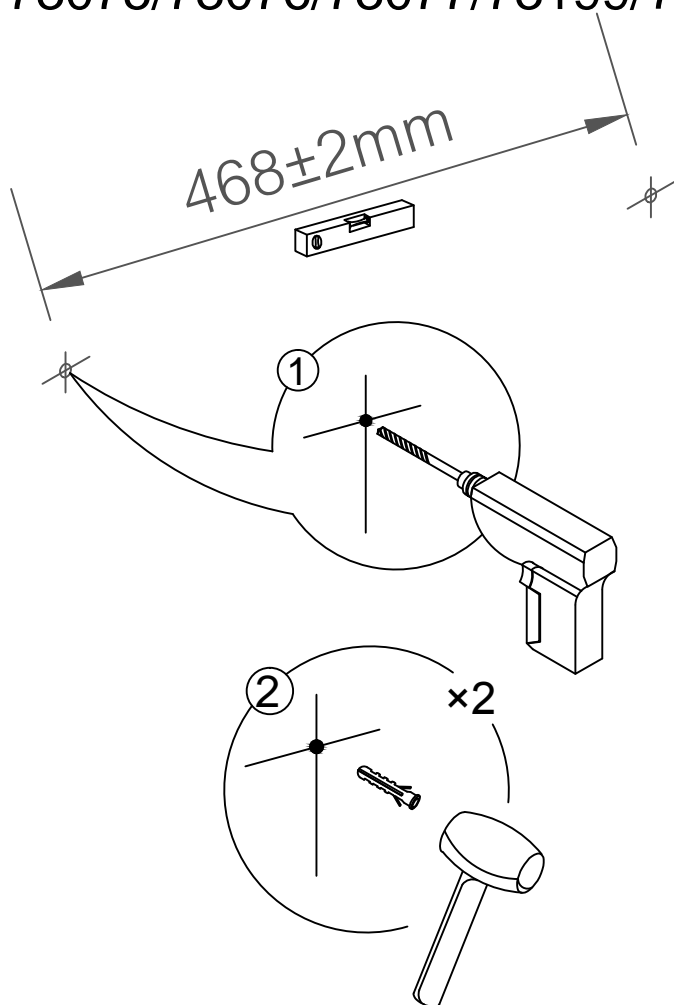

Please note - Wall fixings are not supplied. These can be purchased from a local DIY store.

Tools required(Tools not provided)

Spirit Level

Hammer

Pencil

Screw Driver

Electric Drill

Drill Bit

Tape

73075/73076/73077/73199/73243/73244

Please note - Wall fixings are not supplied. These can be purchased from a local DIY store.

Tools required(Tools not provided)

Spirit Level

Hammer

Pencil

Screw Driver