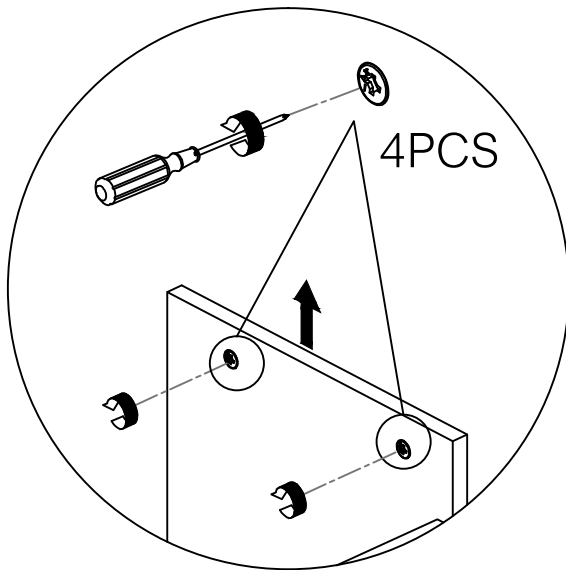

Installation Manual

Apply for following models:
75035/75049/75050/75051/75052

Please keep this page for your online registration.

No. FIFUMCU007V2.0

01

The below parts are not required when fitting an integrated basin

The below parts are not required
when fitting an integrated basin

The below parts are not required
when fitting an integrated basin

04

4x14mm

4PCS

2PCS

75050

07

75051/75052

For ease of installation fit the tap and waste to the basin before fitting to the unit.

- Clean with a soft cloth & warm soapy water only
- Do not use abrasive cleaning agents
- Dry unit with a cloth after use