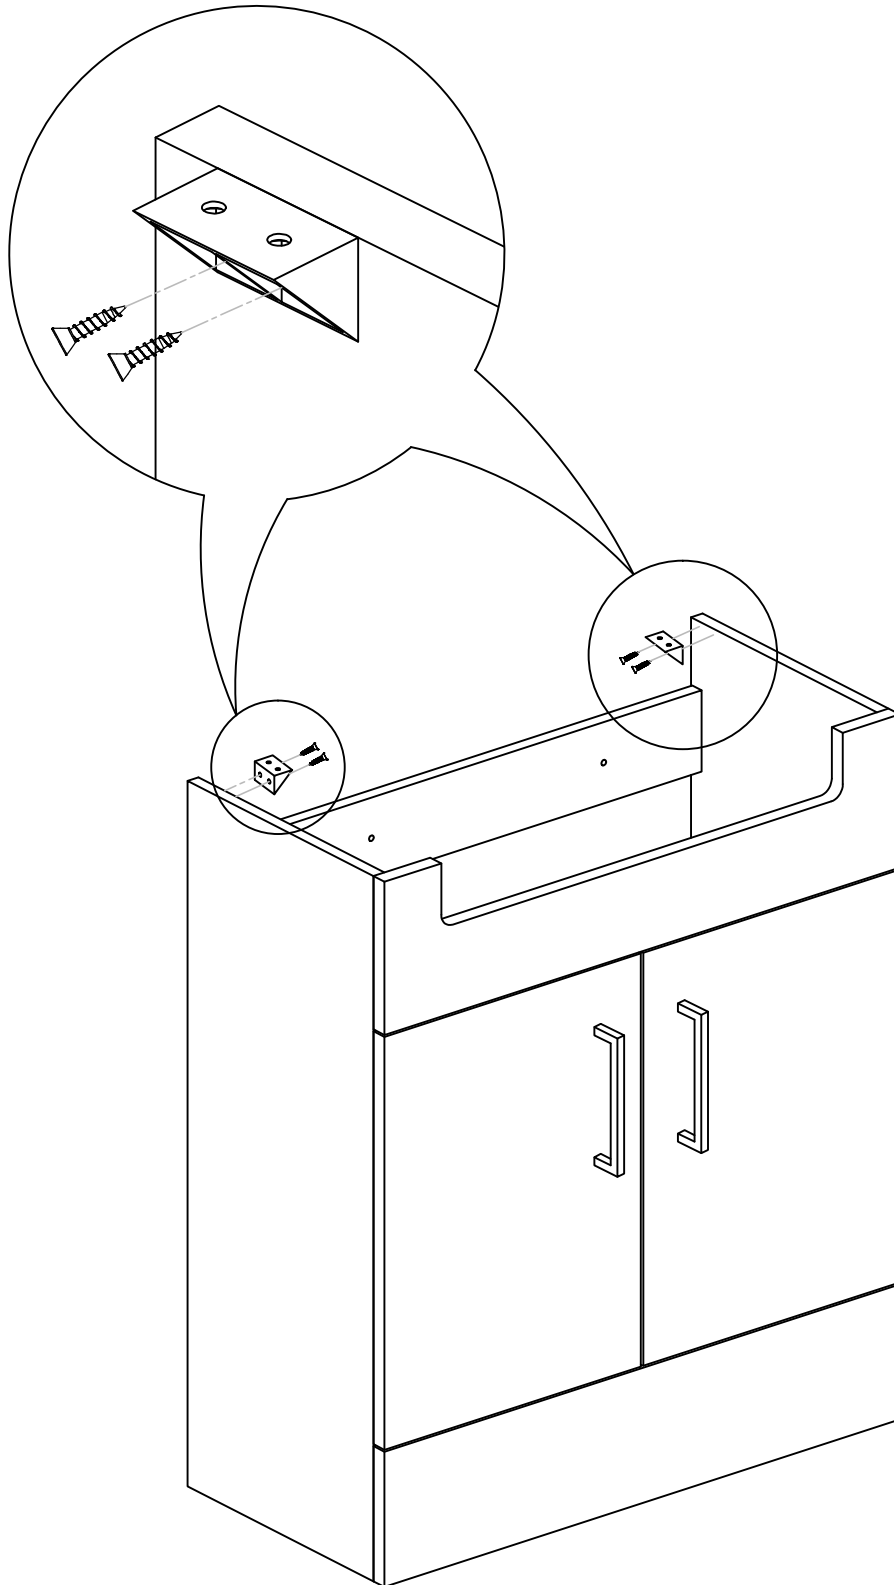

The below parts are not required
when fitting an integrated basin

The below parts are not required
when fitting an integrated basin

04

4x14mm

4PCS

2PCS

75050

07

75051/75052

For ease of installation fit the tap and waste to the basin before fitting to the unit.

- Clean with a soft cloth & warm soapy water only
- Do not use abrasive cleaning agents
- Dry unit with a cloth after use